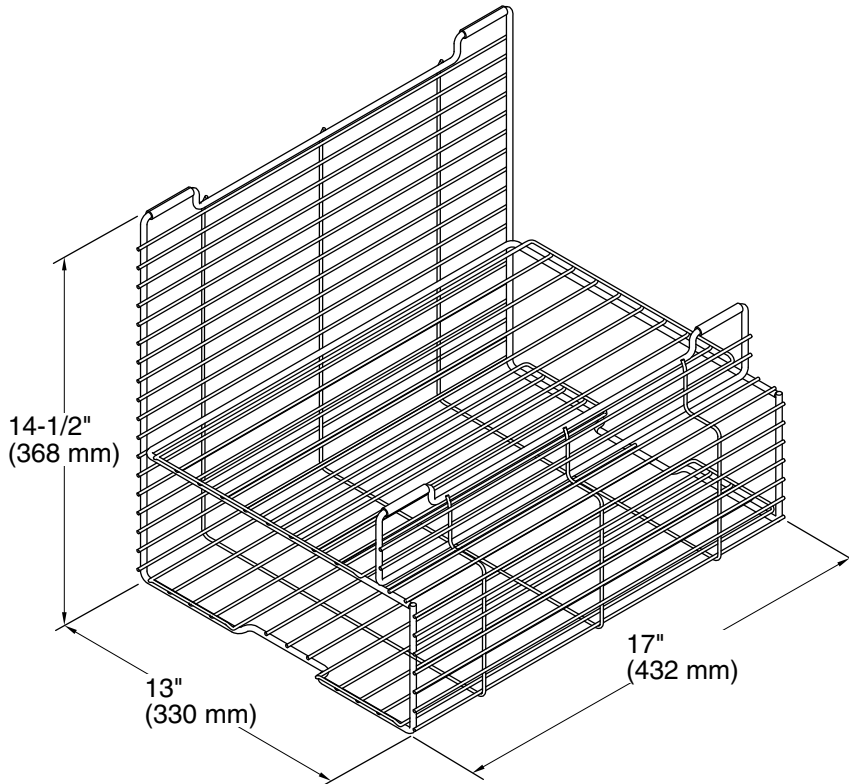

Technical Information

All product dimensions are nominal.

Material: Stainless Steel