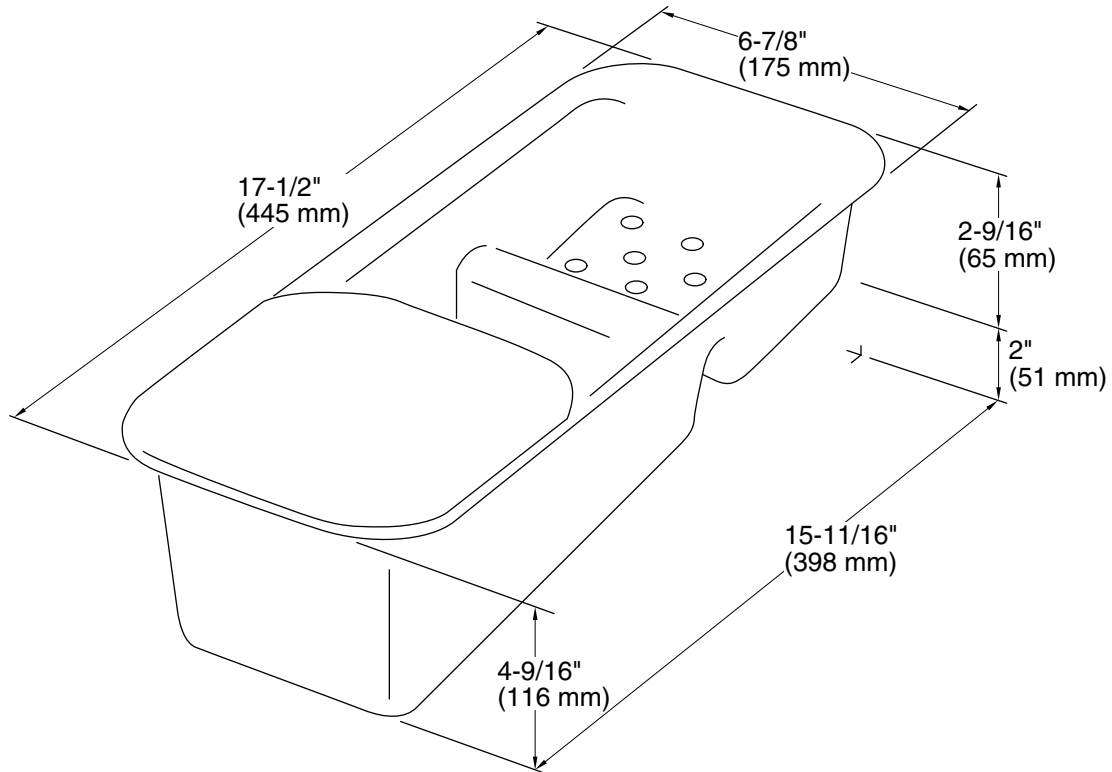

Color Code Description

	0	White
---	---	-------

Technical Information

All product dimensions are nominal.

Material: Plastic