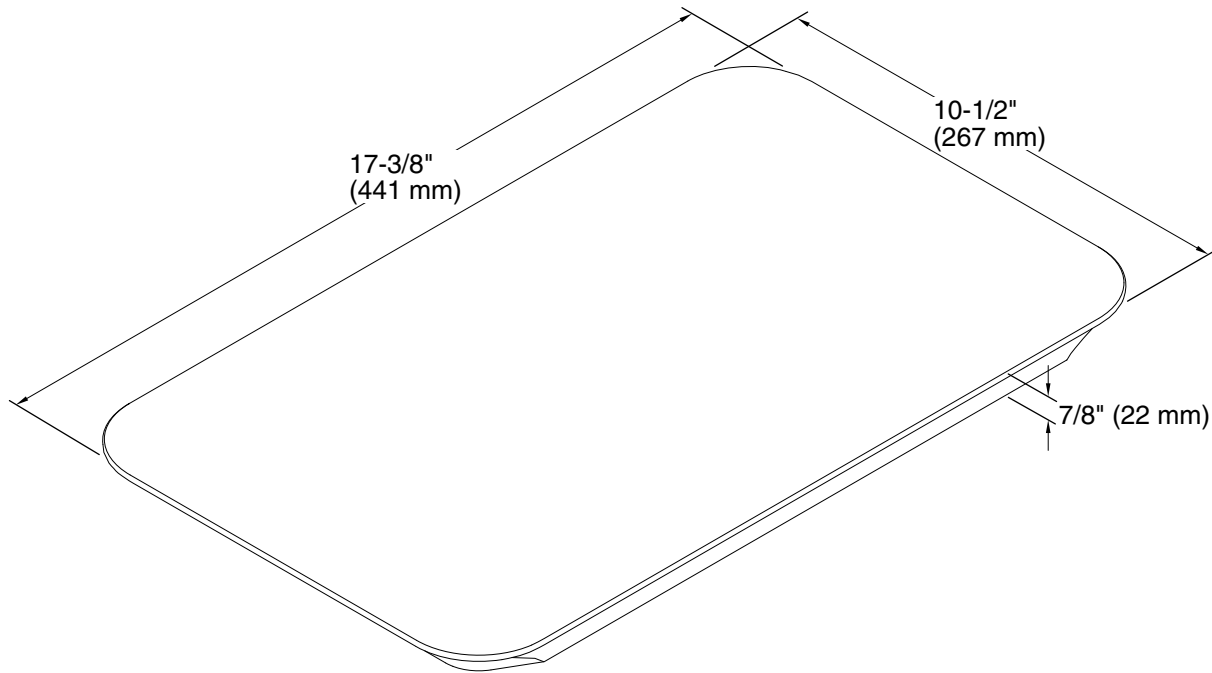

Riverby®
Maple hardwood cutting board
K-6246

Features

- Fits over K-5871 and K-5872 Riverby sinks
- Provides a workstation for quick and easy prep work

Material

- Durable hardwood construction
- Maple wood

Codes/Standards

EPA TSCA Title VI/CARB P2

**KOHLER® One-Year Limited
Warranty**

See website for detailed warranty information.

Technical Information

All product dimensions are nominal.

Material: Wood