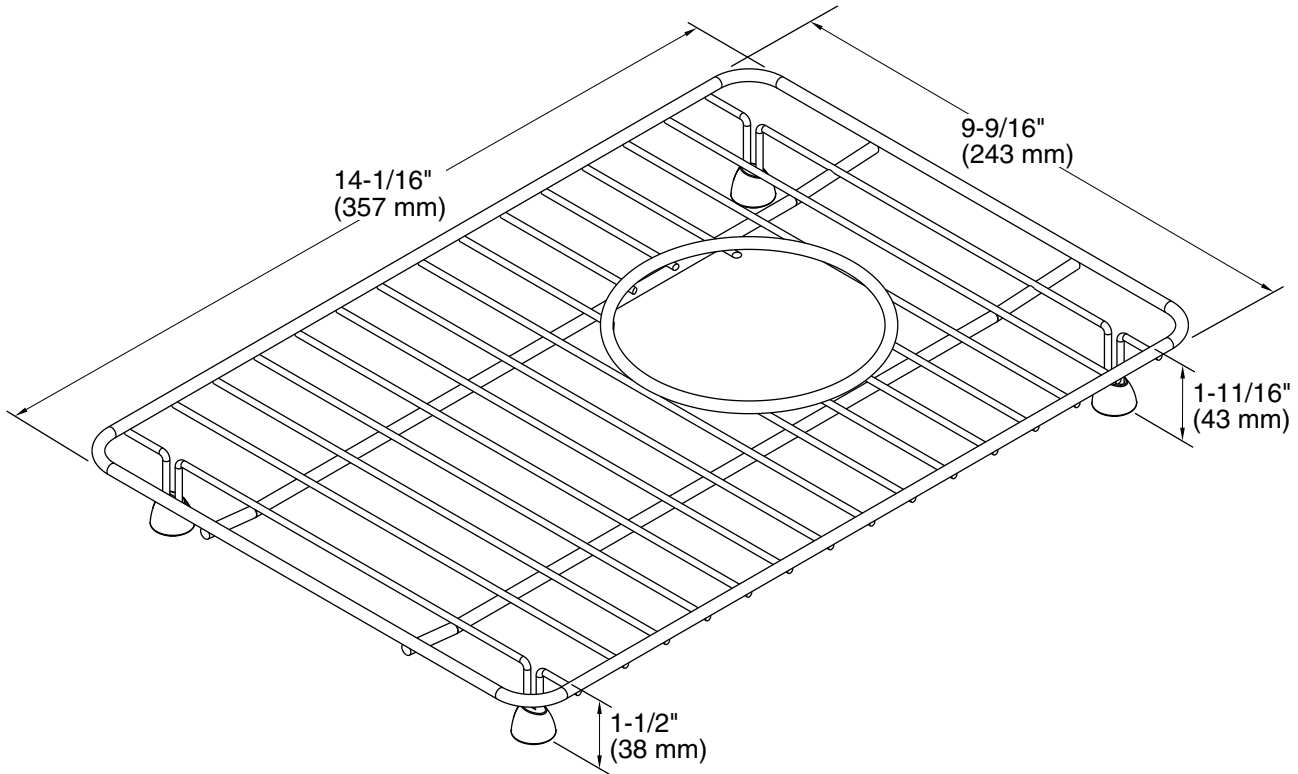

Technical Information

All product dimensions are nominal.

Material: Stainless Steel