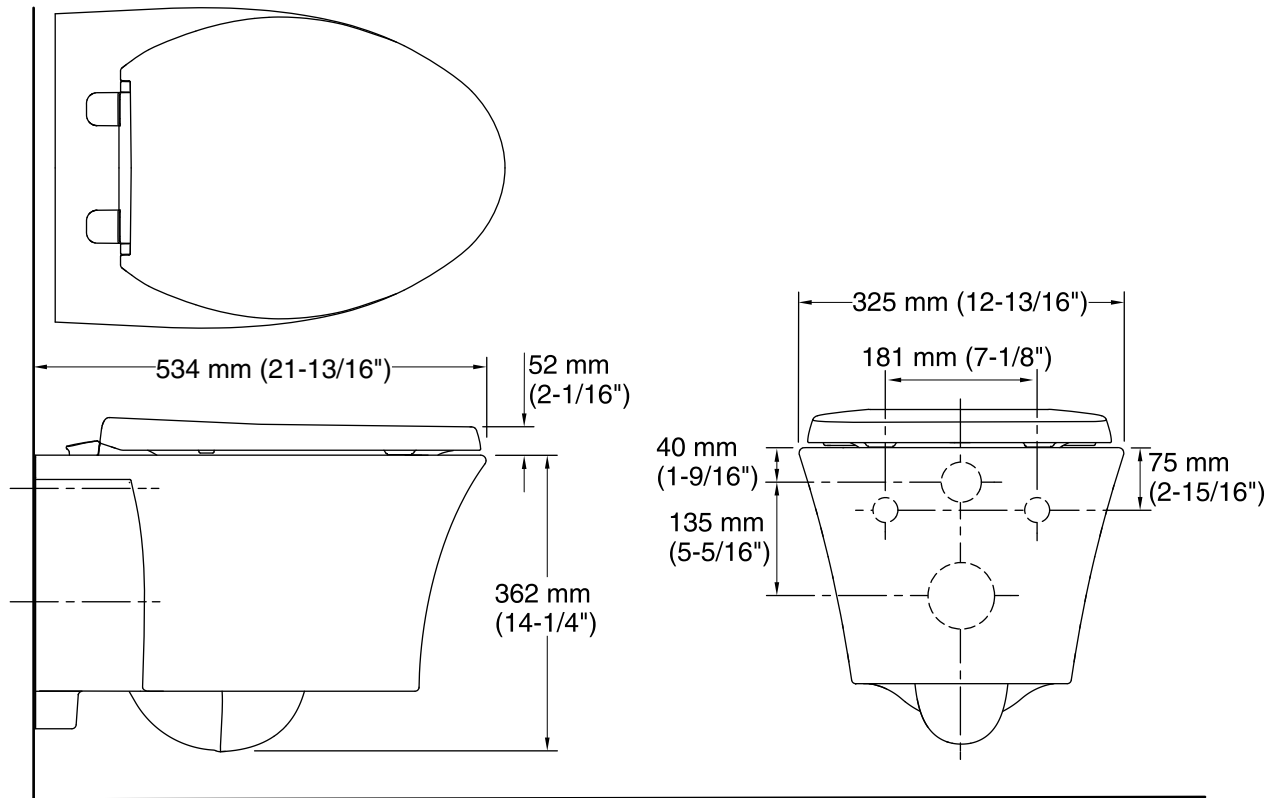

Technical Information

All product dimensions are nominal.

Toilet type:	In-wall
Bowl shape:	Elongated front
Trap passageway:	3" (76 mm)
Water surface size:	4-1/2" x 5-1/2" (114 mm x 140 mm)
Seat-mounting holes:	5-1/2" (140 mm)

Notes

Install this product according to the installation instructions.