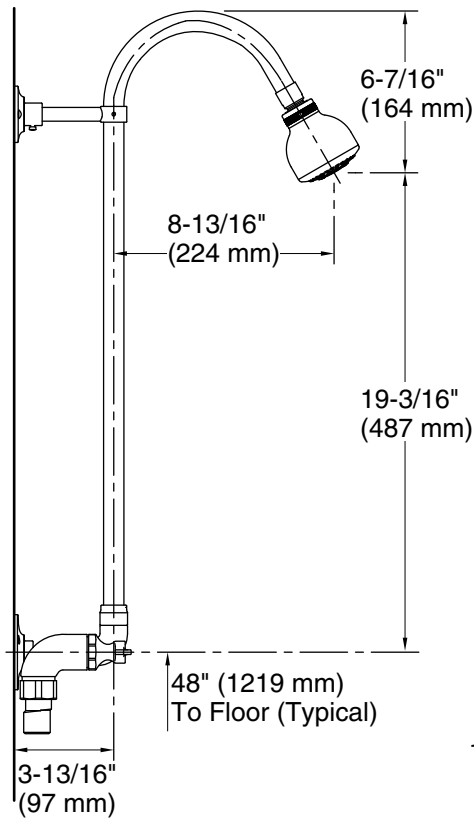

### Features

- 8" (203 mm) widespread faucet holes
- 1/4-turn full brass ceramic valve
- Includes Coralais<sup>®</sup> showerhead with 1.75 gal/min (6.6 l/min) maximum flow rate [max at 60 psi (4.14 bar)]; 30% more water saving than 2.5 gpm showerheads
- 2-7/16" vandal-resistant metal lever handles
- Drain sold separately

### Technical Information

All product dimensions are nominal.

Drain included: No