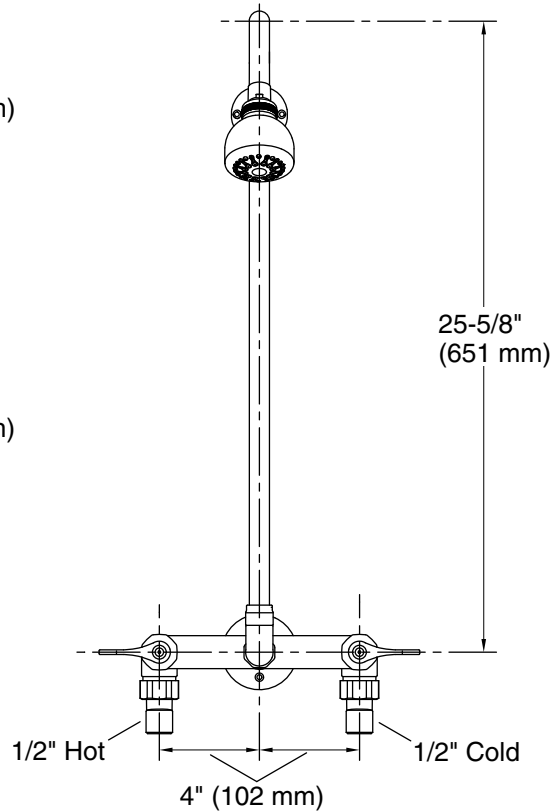

Technical Information

All product dimensions are nominal.

Drain included: No

Handshower:

Rated maximum flow: 0 gal/min (0 l/min)

Showerhead/Body Spray:

Rated maximum flow: 1.75 gal/min (6.6 l/min)

Notes

For use with automatic compensating valves rated at 1.35 gal/min (5.1 l/min) or less.

Install this product according to the installation instructions.