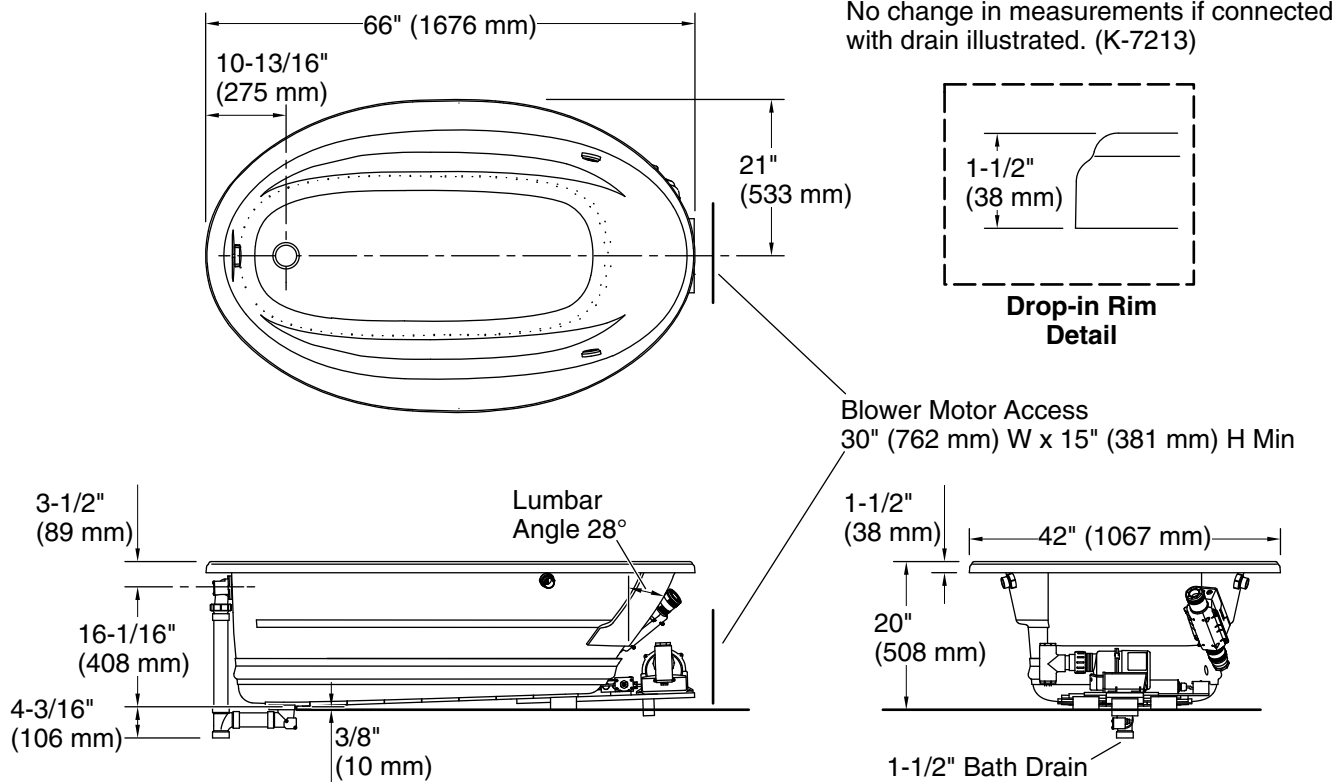

Required Electrical Service

Two dedicated circuits required, protected with Class A Ground-Fault Circuit-Interrupter (GFCI). Outside North America, this device may be known as a Residual Current Device (RCD).

Blower, Heated	120 V, 15 A, 60 Hz
Surface:	
Air bath:	120 V, 15 A, 60 Hz

Technical Information

All product dimensions are nominal.

Drain location:	Reversible
Basin area, bottom:	48-5/8" x 24-1/2" (1235 mm x 622 mm)
Basin area, top:	60" x 32-3/16" (1523 mm x 818 mm)
Weight:	122 lbs (55.3 kg)
Minimum floor load:	34 lbs/ft² (166 kg/m²)
Water depth:	14-5/16" (364 mm)
Water capacity:	70 gal (265 L)
Template:	Drop-in, 1233384-7, not required, included
Electrical component rating:	Blower: 120 V, 10 A, 60 Hz Heated Surface: 120 V, 0.5 A, 60 Hz, 65

Notes

Measure your actual product for rough-in details.

Install this product according to the installation instructions.

The hot water supply should be 70% of the capacity of the bath or greater. Installations will vary.