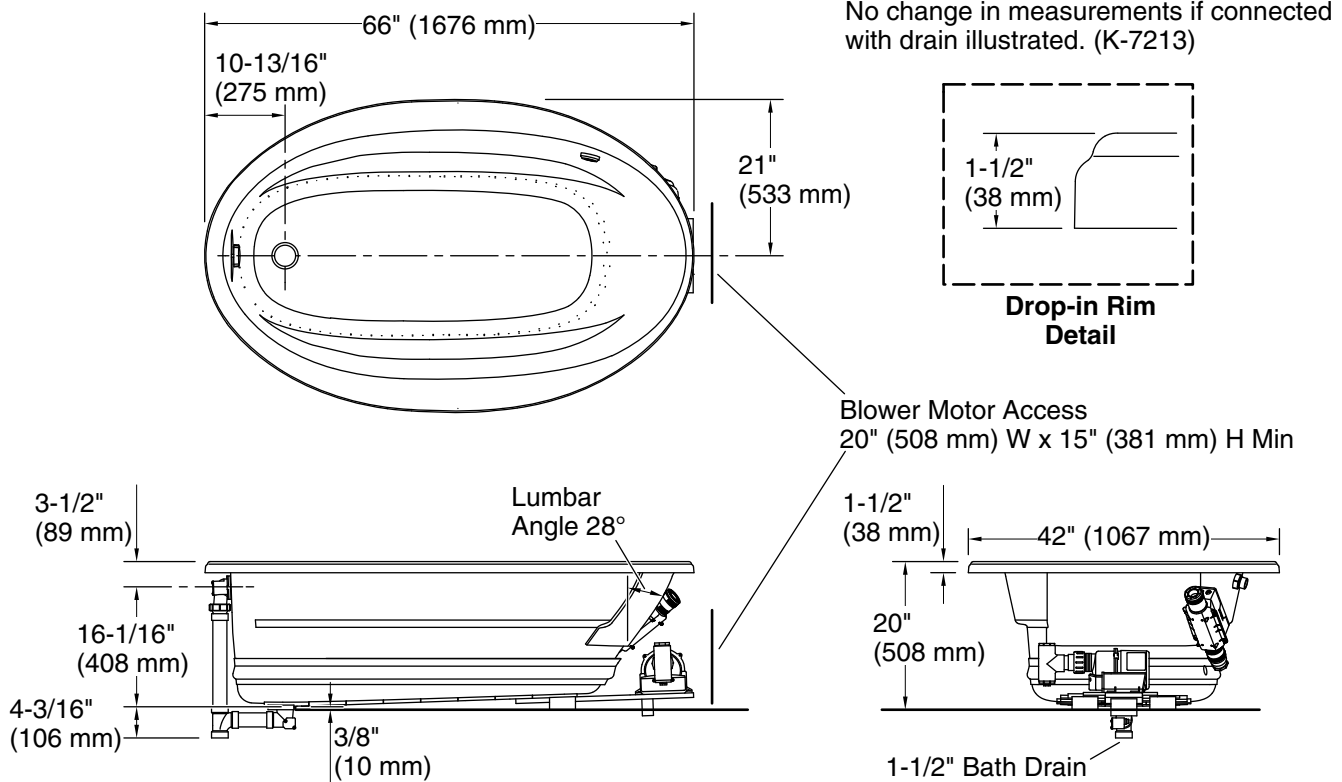

Required Electrical Service

Two dedicated circuits required, protected with Class A Ground-Fault Circuit-Interrupter (GFCI). Outside North America, this device may be known as a Residual Current Device (RCD).

Blower: 120 V, 15 A, 60 Hz
Air bath: 120 V, 15 A, 60 Hz

Technical Information

All product dimensions are nominal.

Drain location: Reversible
Basin area, bottom: 48-5/8" x 24-1/2" (1235 mm x 622 mm)
Basin area, top: 60" x 32-3/16" (1523 mm x 818 mm)
Weight: 122 lbs (55.3 kg)
Minimum floor load: 34 lbs/ft² (166 kg/m²)
Water depth: 14-5/16" (364 mm)
Water capacity: 70 gal (265 L)
Template: Drop-in, 1233384-7, not required, included
Electrical component rating: Blower: 120 V, 10 A, 60 Hz
Air bath: 120 V, 5 A, 60 Hz

Notes

Measure your actual product for rough-in details.

Install this product according to the installation instructions.

The hot water supply should be 70% of the capacity of the bath or greater. Installations will vary.