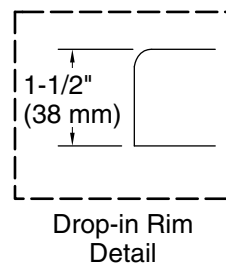

#### Available Colors/Finishes

*Color tiles intended for reference only.*

Color	Code	Description
-------	------	-------------

	0	White
	96	Biscuit

No change in measurements if connected with drain illustrated. (K-37382)

 Recommended Faucet Location

Access Panel  
 20" (508 mm) W x 15" (381 mm) H