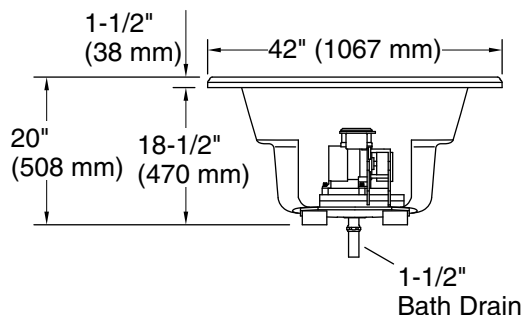

 Recommended Faucet Location

Access Panel  
 20" (508 mm) W x 15" (381 mm) H

### Technical Information

All product dimensions are nominal.

Drain location: Reversible  
 Basin area, bottom: 48-5/8" x 24-1/2" (1235 mm x 622 mm)  
 Basin area, top: 60" x 32-3/16" (1523 mm x 818 mm)  
 Minimum floor load: 34 lbs/ft<sup>2</sup> (166 kg/m<sup>2</sup>)  
 Water depth: 14-5/16" (364 mm)  
 Water capacity: 70 gal (265 L)  
 Template: Drop-in, 1233384-7, not required, included  
 Electrical component rating: Pump: 120 V, 7.5 A, 60 Hz  
 Heater: 120 V, 12.5 A, 60 Hz, 1500 W  
 Pump speed: Single