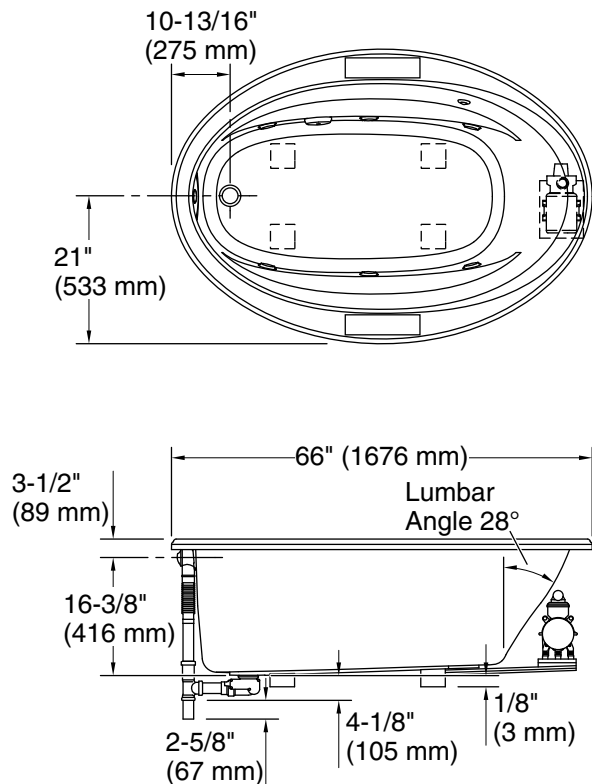

No change in measurements if connected with drain illustrated. (K-37382)

Recommended Faucet Location

Access Panel
20" (508 mm) W x 15" (381 mm) H

Required Electrical Service

Two dedicated circuits required, protected with Class A Ground-Fault Circuit-Interrupter (GFCI). Outside North America, this device may be known as a Residual Current Device (RCD).

Pump: 120 V, 15 A, 60 Hz

Technical Information

All product dimensions are nominal.

Drain location: Reversible
Basin area, bottom: 48-5/8" x 24-1/2" (1235 mm x 622 mm)
Basin area, top: 60" x 32-3/16" (1523 mm x 818 mm)
Minimum floor load: 34 lbs/ft² (166 kg/m²)
Water depth: 14-5/16" (364 mm)
Water capacity: 70 gal (265 L)
Template: Drop-in, 1233384-7, not required, included
Electrical component rating: Pump: 120 V, 7.5 A, 60 Hz
Heater: 120 V, 12.5 A, 60 Hz, 1500 W
Pump speed: Single

Notes

Measure your actual product for rough-in details.

Install this product according to the installation instructions.

The hot water supply should be 70% of the capacity of the bath or greater. Installations will vary.

Kit is required for under-mount installations (sold separately).

If installing a rim-mount faucet, make sure there is no interference above or below the deck before drilling any holes.