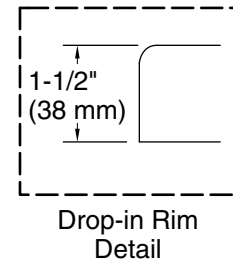

Recommended Faucet Location

Access Panel  
20" (508 mm) W x 15" (381 mm) H