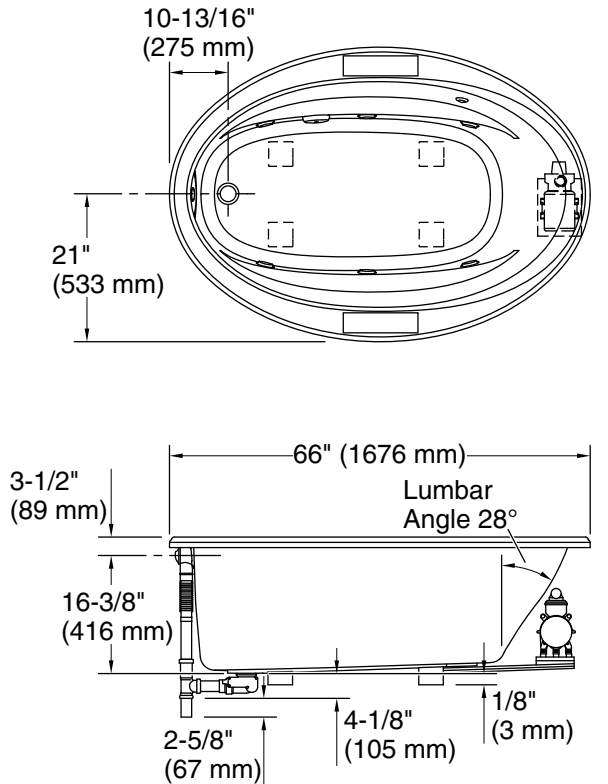

No change in measurements if connected with drain illustrated. (K-37382)

Recommended Faucet Location

Access Panel
20" (508 mm) W x 15" (381 mm) H

Required Electrical Service

One dedicated circuit required, protected with Class A Ground-Fault Circuit-Interrupter (GFCI). Outside North America, this device may be known as a Residual Current Device (RCD).

Pump: 120 V, 15 A, 60 Hz

Technical Information

All product dimensions are nominal.

Drain location: Reversible
Basin area, bottom: 48-5/8" x 24-1/2" (1235 mm x 622 mm)
Basin area, top: 60" x 32-3/16" (1523 mm x 818 mm)
Weight: 122 lbs (55.3 kg)
Minimum floor load: 34 lbs/ft² (166 kg/m²)
Water depth: 14-5/16" (364 mm)
Water capacity: 70 gal (265 L)
Template: Drop-in, 1233384-7, not required, included
738, not required, not included
Electrical component Pump: 120 V, 7.5 A, 60 Hz
rating:

Pump speed: Single

1-800-4KOHLER (1-800-456-4537)

Kohler Co. reserves the right to make revisions without notice to product specifications.

For the most current Specification Sheet, go to www.kohler.com USA or www.kohler.ca Canada

11-19-2024 00:16 - US/CA

Notes

Measure your actual product for rough-in details.

Install this product according to the installation instructions.

The hot water supply should be 70% of the capacity of the bath or greater. Installations will vary.

If installing a rim-mount faucet, make sure there is no interference above or below the deck before drilling any holes.