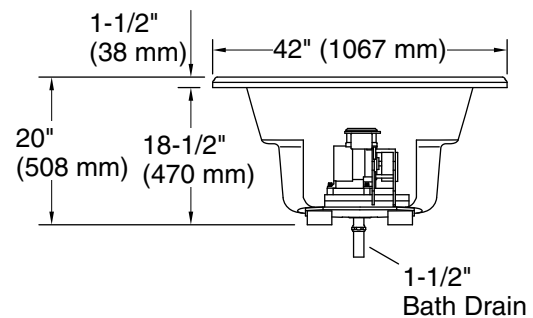

Recommended Faucet Location

Access Panel  
20" (508 mm) W x 15" (381 mm) H

### Technical Information

All product dimensions are nominal.

Drain location: Reversible  
 Basin area, bottom: 48-5/8" x 24-1/2" (1235 mm x 622 mm)  
 Basin area, top: 60" x 32-3/16" (1523 mm x 818 mm)  
 Weight: 122 lbs (55.3 kg)  
 Minimum floor load: 34 lbs/ft<sup>2</sup> (166 kg/m<sup>2</sup>)  
 Water depth: 14-5/16" (364 mm)  
 Water capacity: 70 gal (265 L)  
 Template: Drop-in, 1233384-7, not required, included  
 738, not required, not included  
 Electrical component Pump: 120 V, 7.5 A, 60 Hz  
 rating: