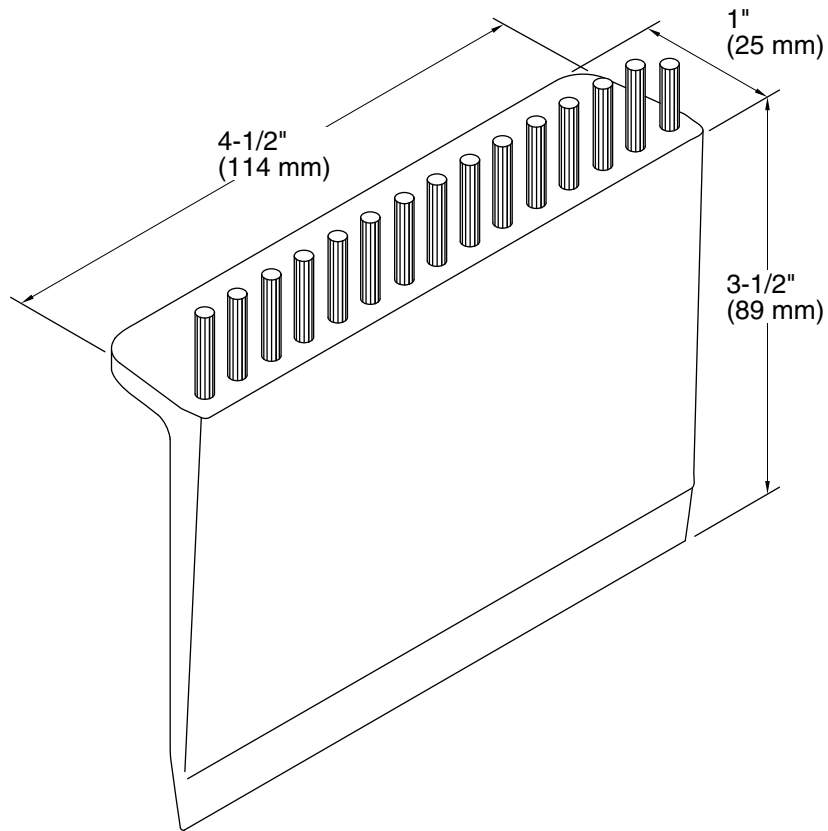

Technical Information

All product dimensions are nominal.

Material: Plastic