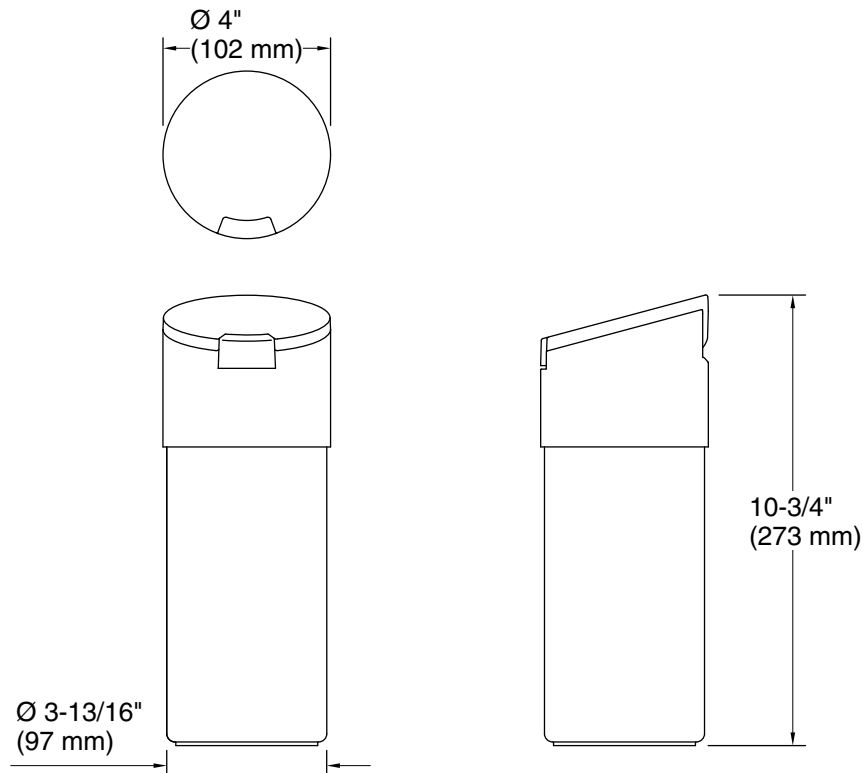

Features

- Provides convenient single-wipe dispensing
- Fits 30- to 35-count wipes
- Silicone seal keeps wipes fresh
- Easy one-touch lid opening
- Made of rust-resistant brushed stainless steel

Recommended Products/Accessories

Color	Code	Description
-------	------	-------------

	0	White
---	---	-------

Technical Information

All product dimensions are nominal.

Material: Stainless Steel, Plastic