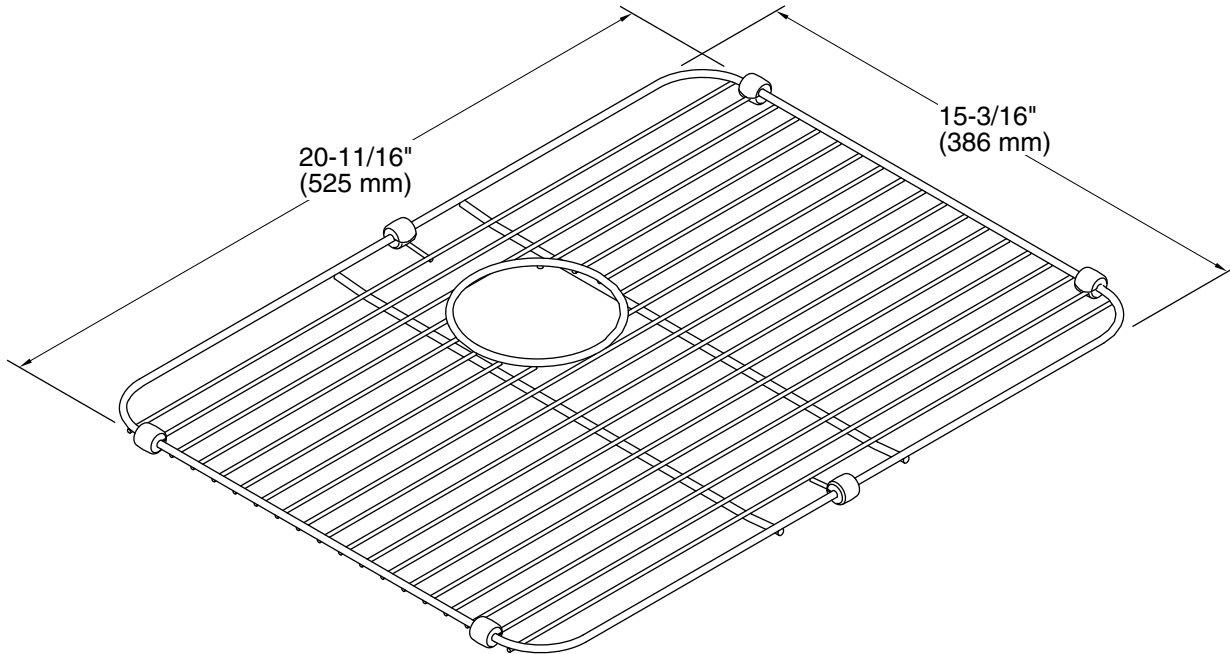

ST	Stainless Steel
----	-----------------

Undertone® Preserve®
Sink rack for Undertone® sinks
K-6391

Technical Information

All product dimensions are nominal.

Material: Stainless Steel