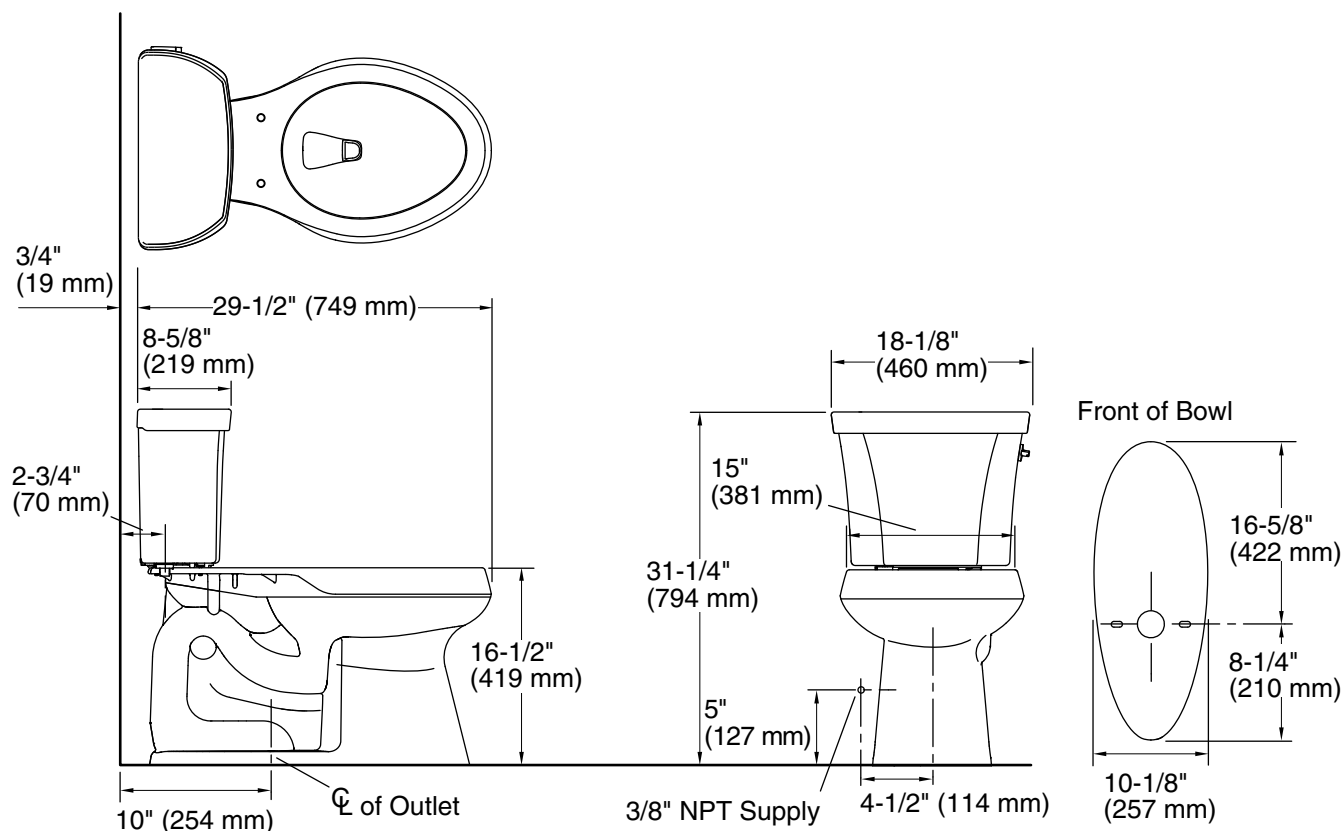

Technical Information

All product dimensions are nominal.

Toilet type:	Floor-mount
Waste Outlet:	Floor
Bowl shape:	Elongated
Flush type:	Class Five
Trap passageway:	2-1/8" (54 mm)
Water surface size:	11-3/8" x 8" (289 mm x 203 mm)
Rim to water surface:	5-3/8" (137 mm)
Rough-in:	10" (254 mm)
Seat-mounting holes:	5-1/2" (140 mm)

Notes

Install this product according to the installation instructions.

The Model Plumbing Codes require the installation of elongated open-front toilet seats in public bathrooms.

ADA, OBC, CSA B651 compliant when installed to the specific requirements of these regulations.

Plumbing codes may require elongated toilets and elongated, open-front seats in public bathrooms.

Accessibility standards may require controls to be located on the open side of the toilet.