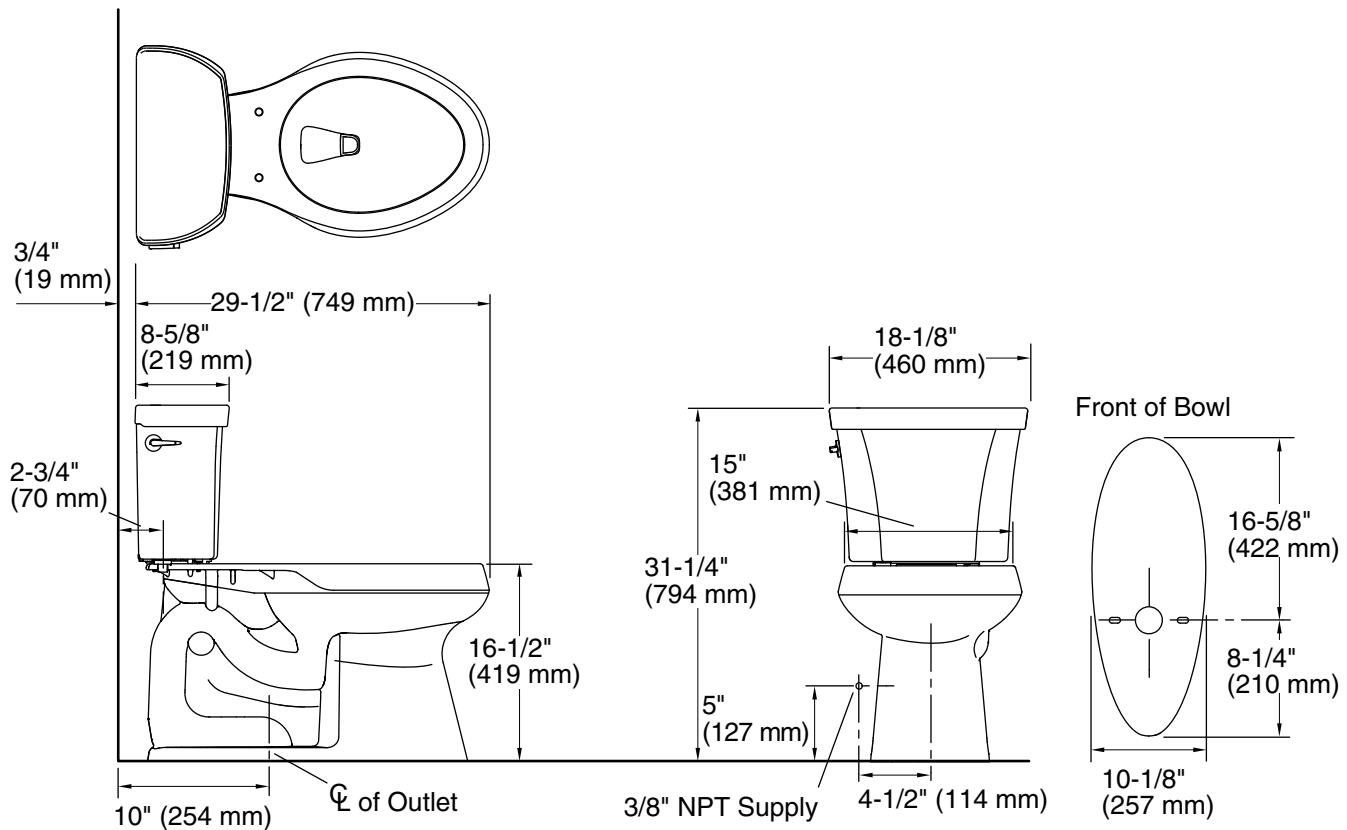

Features

- Two-piece design
- Elongated bowl offers added room and comfort
- Comfort Height® feature offers chair-height seating that makes sitting down and standing up easier for most adults
- Left-hand nested trip lever offers a choice of 1.1 or 1.6 gallons per flush (gpf)
- Combination consists of the K-4373 bowl and the K-4458 tank
- Dual-flush technology allows you to choose between a full or partial flush
- Eligible for consumer rebates in some municipalities
- 2-1/8" (54 mm) fully glazed trapway

Installation

- Seat sold separately
- 10" (254 mm) rough-in
- Three-bolt quick-connect installation

Recommended Products/Accessories

- K-5588 Purefresh® Deodorizing elongated toilet seat
- K-4108 PureWash® E750 Elongated bidet toilet seat with remote control
- K-5420 Low-Profile Bolt Caps
- K-9237 Dual-flush Trip Lever
- 1023457 Wax Ring/Hardware Kit
- 1265114 Connector Hose
- K-23726 Drain treatment

See website for detailed warranty information.

Available Colors/Finishes

Color tiles intended for reference only.

Color	Code	Description
	0	White
	96	Biscuit
	7	Black Black™

Technical Information

All product dimensions are nominal.

Toilet type:	Floor-mount
Waste Outlet:	Floor
Bowl shape:	Elongated
Flush type:	Class Five
Trap passageway:	2-1/8" (54 mm)
Water surface size:	11-3/8" x 8" (289 mm x 203 mm)
Rim to water surface:	5-3/8" (137 mm)
Rough-in:	10" (254 mm)
Seat-mounting holes:	5-1/2" (140 mm)