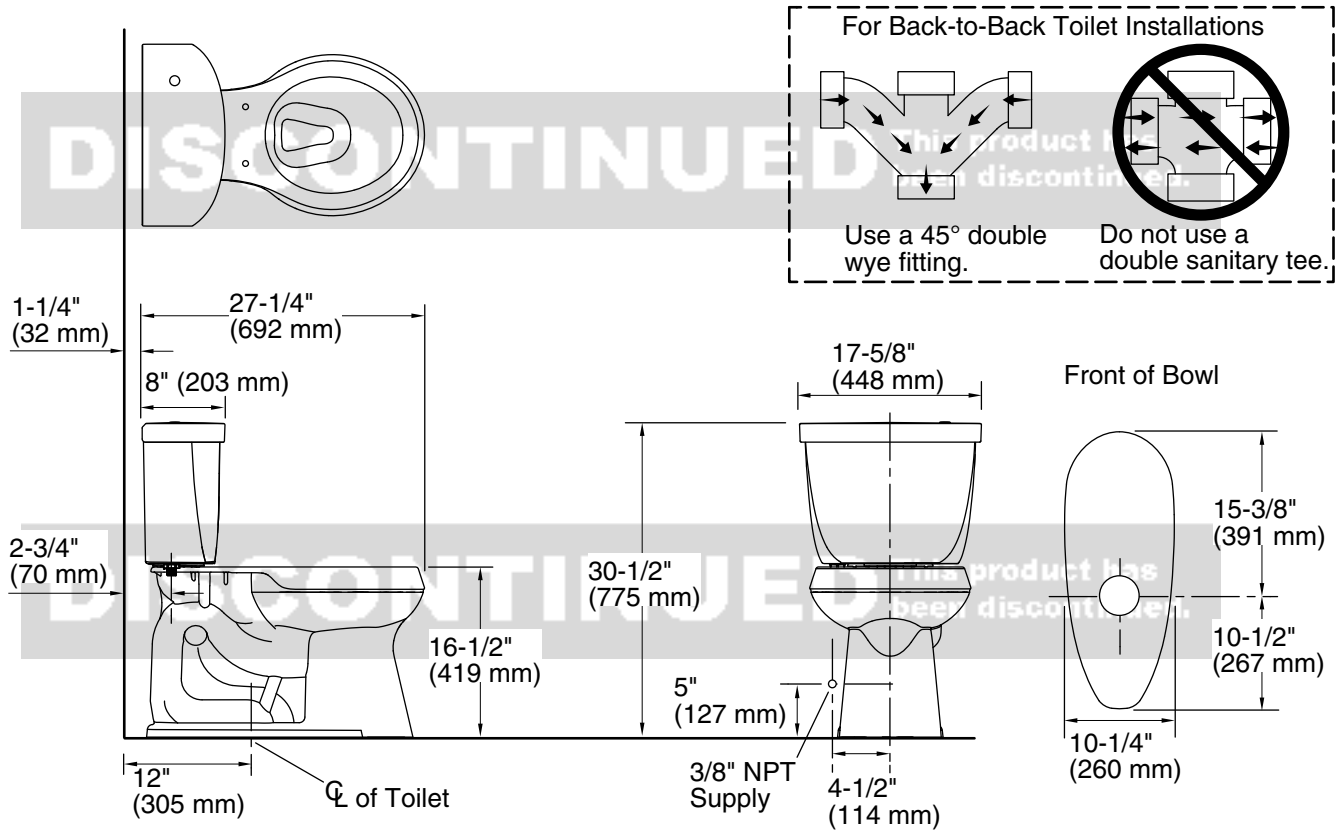

Installation

- Touchless only adds three simple steps to installation
- Standard 12" (305 mm) rough-in
- DryLock™ system saves installation time and helps prevent water leakage
- Seat and supply line sold separately

See website for detailed warranty information.

Technical Information

All product dimensions are nominal.

Toilet type:	Floor-mount
Bowl shape:	Round-front
Flush type:	AquaPiston
Trap passageway:	2-1/8" (54 mm)
Water surface size:	11-1/2" x 9-1/4" (292 mm x 235 mm)
Rim to water surface:	5-1/4" (133 mm)
Rough-in:	12" (305 mm)
Seat-mounting holes:	5-1/2" (140 mm)

Notes

Install this product according to the installation instructions.

For back-to-back toilet installations: Use only a 45° double wye fitting.

ADA, OBC, CSA B651 compliant when installed to the specific requirements of these regulations.

Plumbing codes may require elongated toilets and elongated, open-front seats in public bathrooms.

Accessibility standards may require controls to be located on the open side of the toilet.