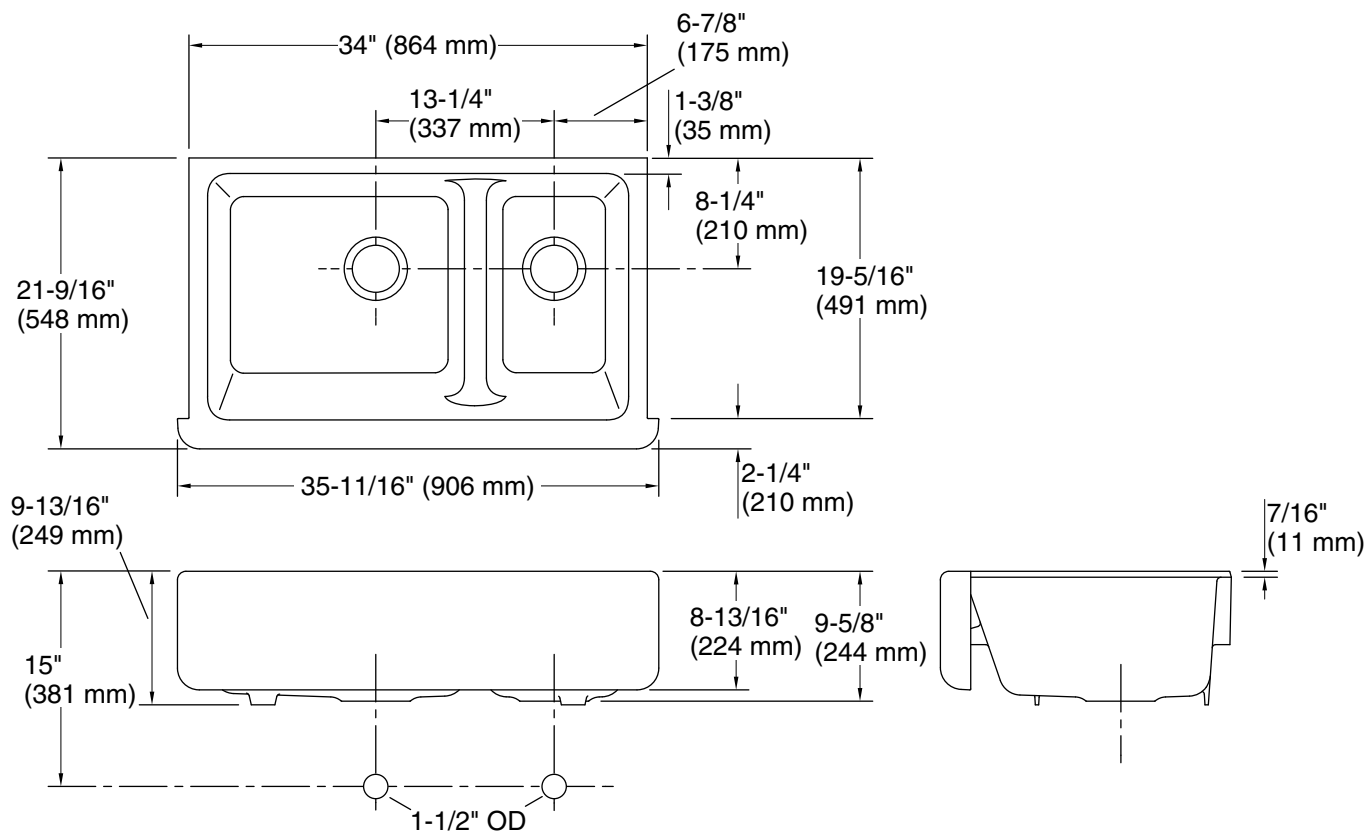

Whitehaven®

Smart Divide® 35-3/4" undermount double-bowl
farmhouse kitchen sink
K-6427

Features

- Fits minimum 36" (914 mm) apron sink base cabinet
- Large/medium bowls
- 9" (229 mm) depth provides generous workspace
- Self-Trimming® apron overlaps cabinet face for easy installation and beautiful results
- Smart Divide® feature offers a lower bowl divider that increases workspace versatility
- Bowl slopes toward drain to minimize water pooling
- Offset drain increases workspace in the sink and storage space underneath

For the most current Specification Sheet, go to www.kohler.com USA or www.kohler.ca Canada

10-14-2024 20:47 - US/CA

THE BOLD LOOK
OF **KOHLER**®

Technical Information

All product dimensions are nominal.

Basin configuration: Large Bowl on Left

Min. base cabinet width: 36" (914 mm)

Bowl area (Left): Length: 18-13/16" (478 mm)
 Width: 18-1/16" (459 mm)
 Bowl depth: 9" (229 mm)
 Water depth: 9" (229 mm)

Bowl area (Right): Length: 10-5/16" (262 mm)
 Width: 18-1/16" (459 mm)
 Bowl depth: 9" (229 mm)
 Water depth: 9" (229 mm)

Drain hole: 3-5/8" (92 mm)

Notes

Install this product according to the installation instructions.

NOTICE: The countertop manufacturer or cutter must use the cut-out template provided with the product, or a current one provided by Kohler Co. (call 1-800-4KOHLER). Kohler Co. is not responsible for cut-out errors when the incorrect cut-out template is used.