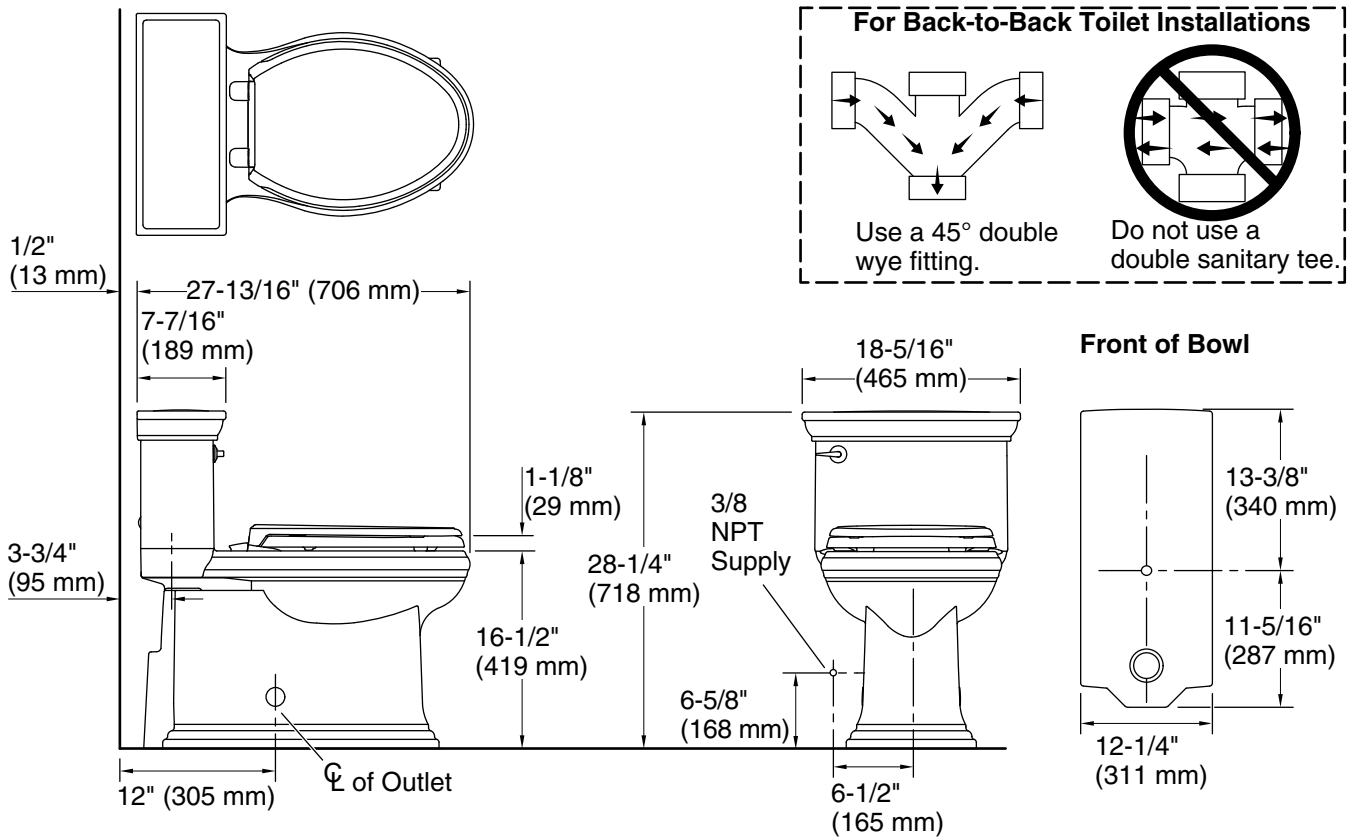

## Installation

- Supply line sold separately
- Standard 12" (305 mm) rough-in
- 10" and 14" (254 mm and 356 mm) rough-in kits also available

### Technical Information

All product dimensions are nominal.

|                       |                                   |
|-----------------------|-----------------------------------|
| Toilet type:          | Floor-mount                       |
| Waste Outlet:         | Floor                             |
| Bowl shape:           | Compact elongated                 |
| Flush type:           | AquaPiston                        |
| Trap passageway:      | 2-1/8" (54 mm)                    |
| Water surface size:   | 9-5/8" x 7-3/8" (244 mm x 187 mm) |
| Rim to water surface: | 5-3/8" (137 mm)                   |
| Rough-in:             | 12" (305 mm)                      |
| Seat-mounting holes:  | 5-1/2" (140 mm)                   |