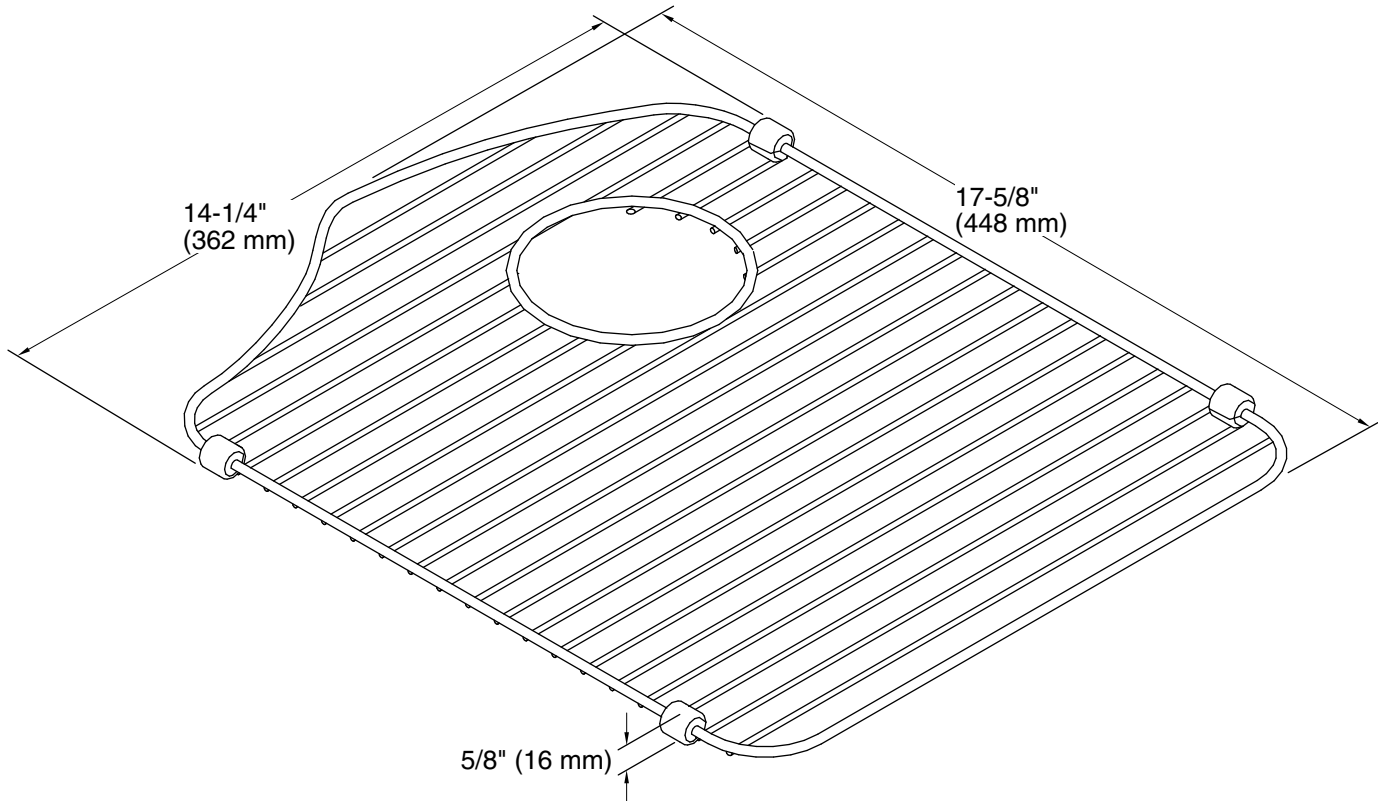

Technical Information

All product dimensions are nominal.

Material: Stainless Steel