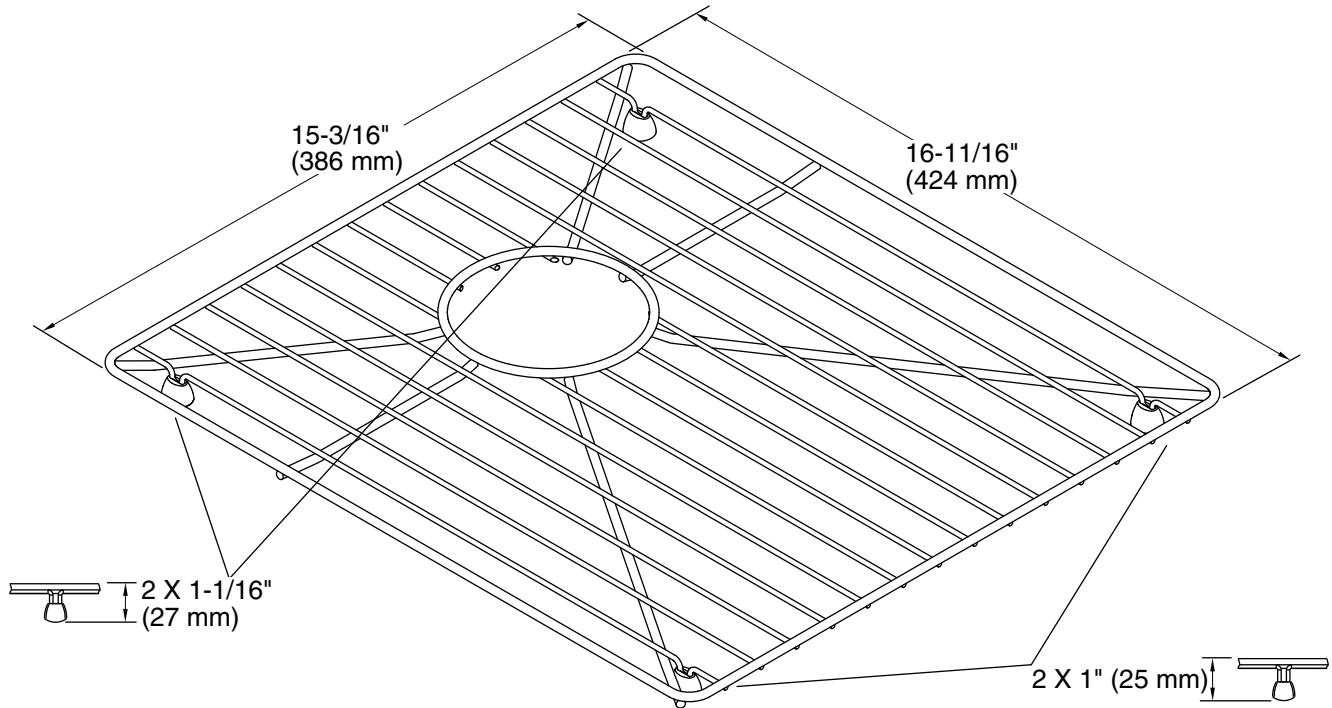

Technical Information

All product dimensions are nominal.

Material: Stainless Steel