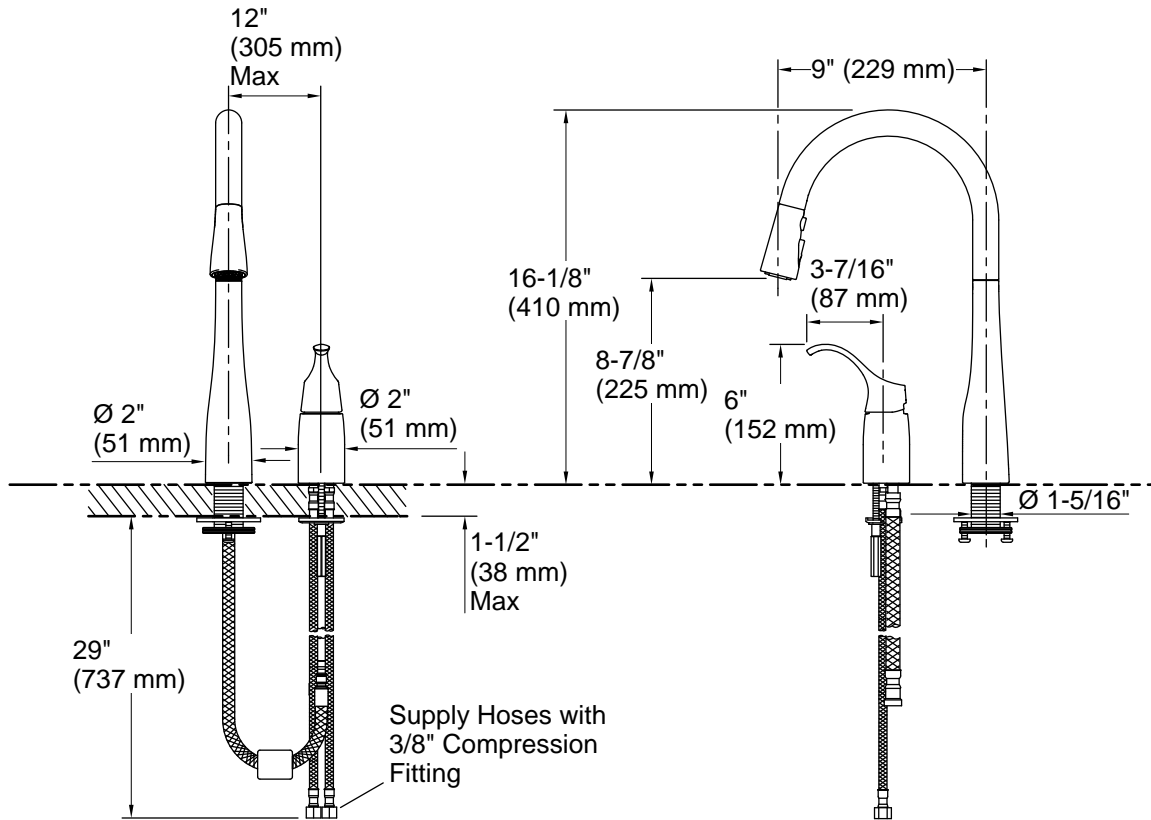

Technical Information

All product dimensions are nominal.

Faucet:

Flow rate: 1.5 gal/min (5.7 l/min)

Drain included: No

Spout:

Spout reach: 9" (229 mm)

Handshower:

Rated maximum flow: 0 gal/min (0 l/min)

Notes

Install this product according to the installation guide.

ADA compliant for faucet handles only.

ADA compliant for faucet handles only

ADA, CSA B651 compliant when installed to the specific requirements of these regulations.