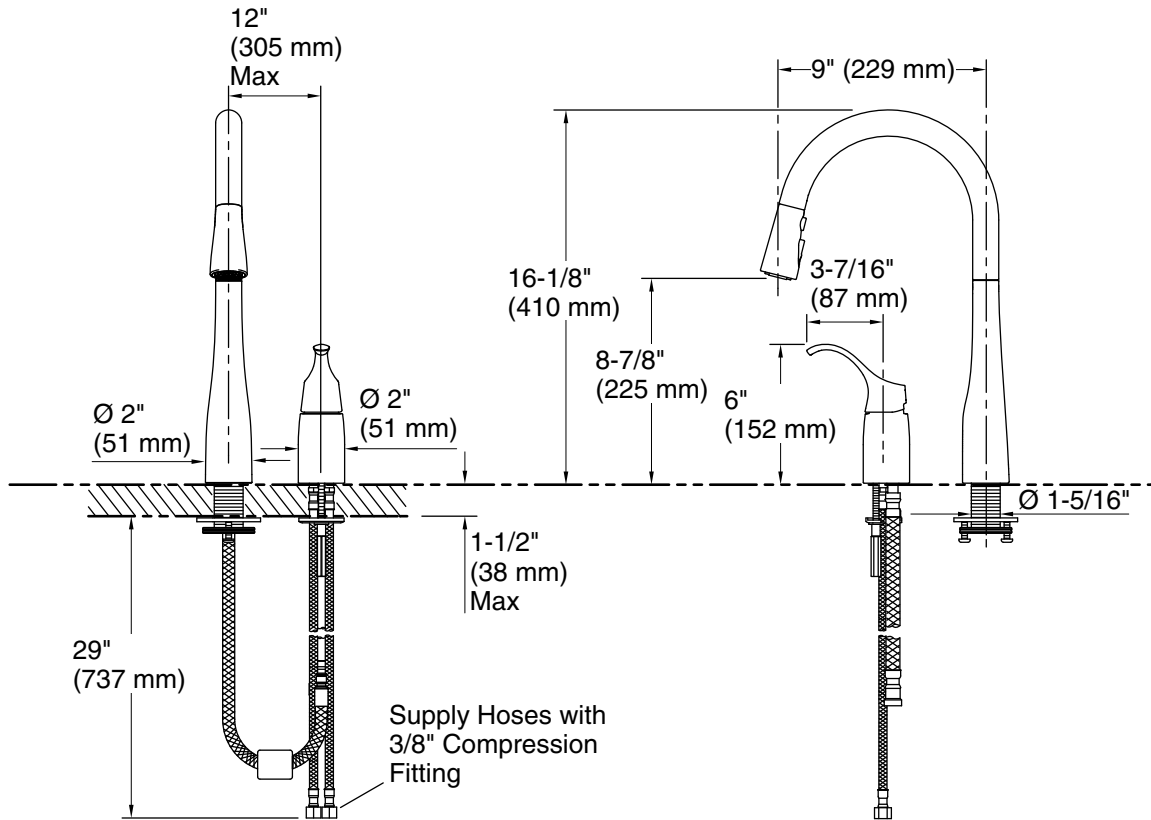

Technical Information

All product dimensions are nominal.

Faucet:

Flow rate: 1.5 gal/min (5.7 l/min)

Drain included: No

Spout:

Spout reach: 9" (229 mm)

Notes

Install this product according to the installation guide.

ADA compliant for faucet handles only.

ADA compliant for faucet handles only

ADA, CSA B651 compliant when installed to

the specific requirements of these regulations.