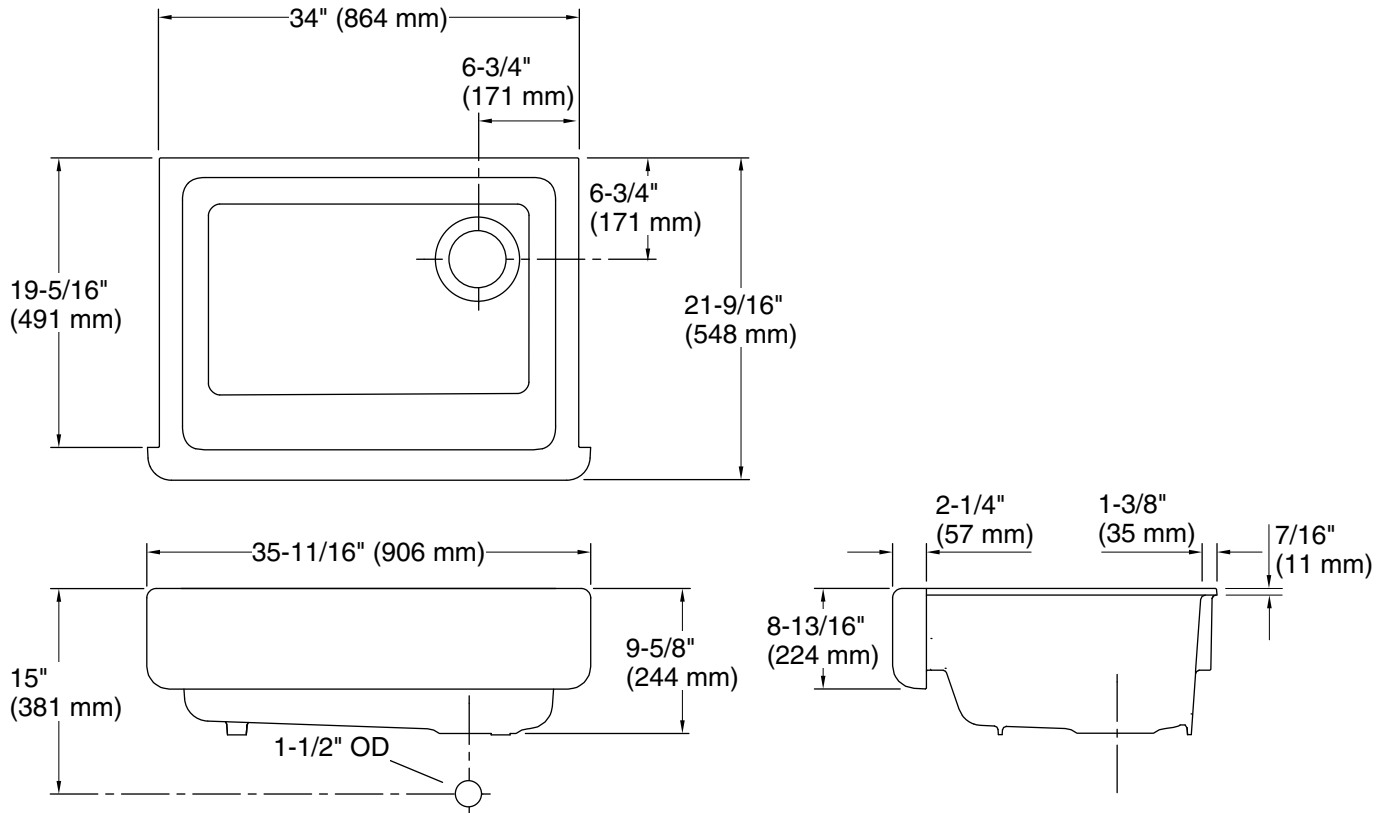

**Whitehaven®**  
 35-3/4" undermount single-bowl farmhouse kitchen  
 sink  
**K-6489**

**Features**

- Fits minimum 36" (914 mm) apron sink base cabinet
- Single bowl
- 9" (229 mm) depth provides generous workspace
- Self-Trimming® apron overlaps cabinet face for easy installation and beautiful results
- Bowl slopes toward drain to minimize water pooling
- Offset drain increases workspace in the sink and storage space underneath
- Sink drain with strainer sold separately

## Technical Information

All product dimensions are nominal.

Basin configuration: Single Bowl

Min. base cabinet width: 36" (914 mm)

Bowl area (Only): Length: 30-3/4" (781 mm)  
 Width: 18-1/16" (459 mm)  
 Bowl depth: 9" (229 mm)

Drain hole: 3-5/8" (92 mm)

Template: 1156910-7, required, included  
 1157001, required, included

## Notes

Install this product according to the installation instructions.

**IMPORTANT!** The distance from the top edge of the cabinet to the top of the cabinet door must be at least 9" (229 mm) to install this sink.