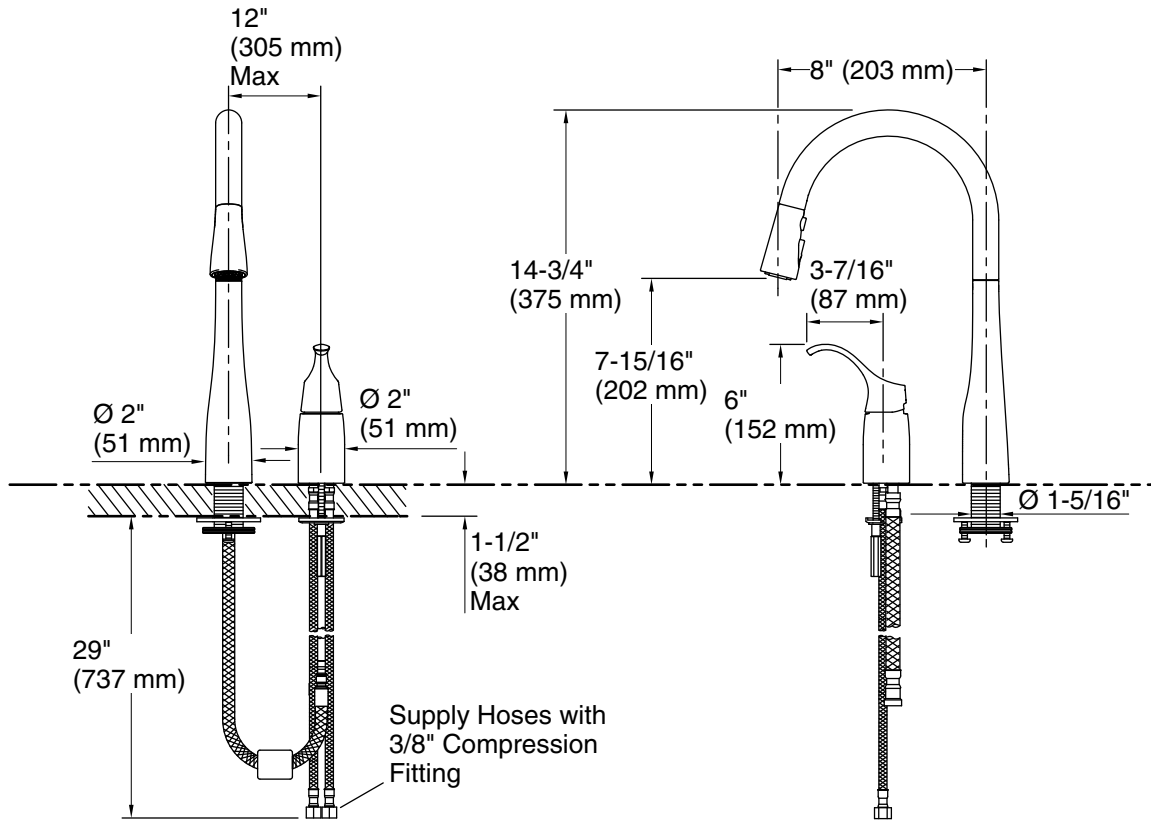

### Technical Information

All product dimensions are nominal.

#### Spout:

Spout reach: 8" (203 mm)