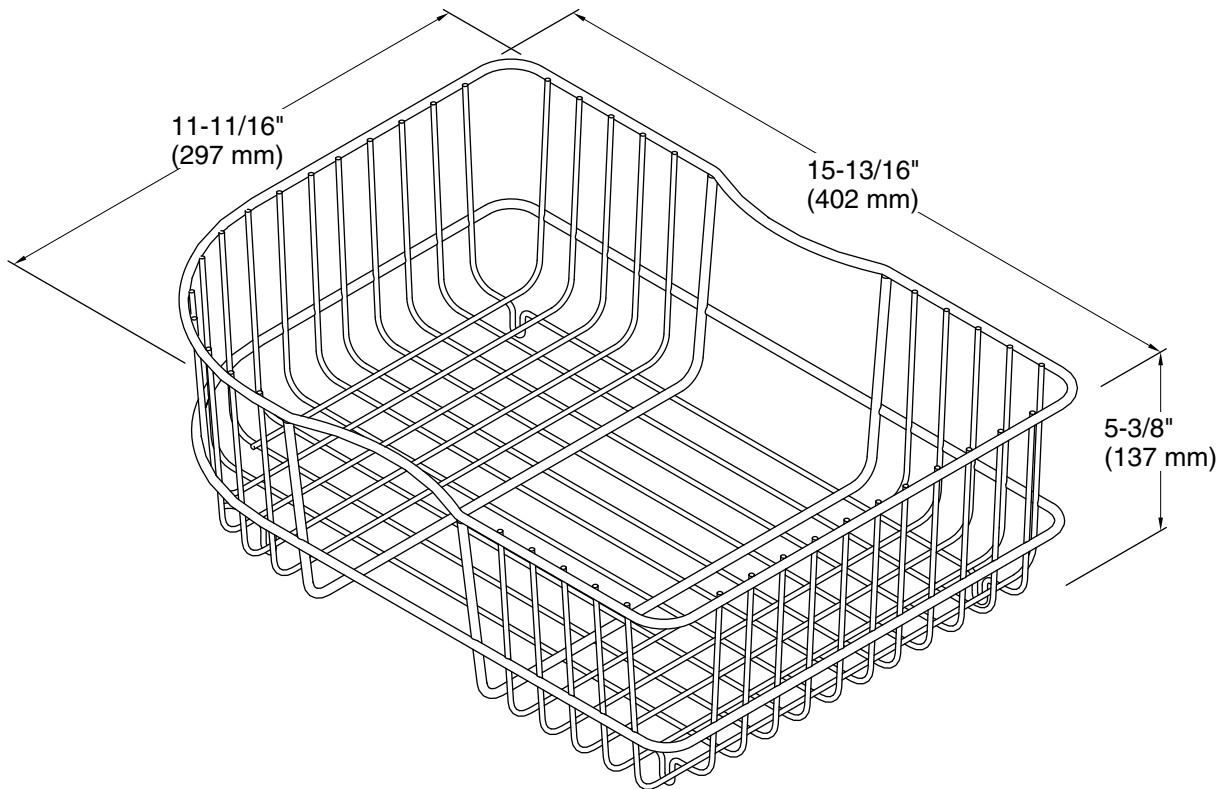

Technical Information

All product dimensions are nominal.

Material: Stainless Steel