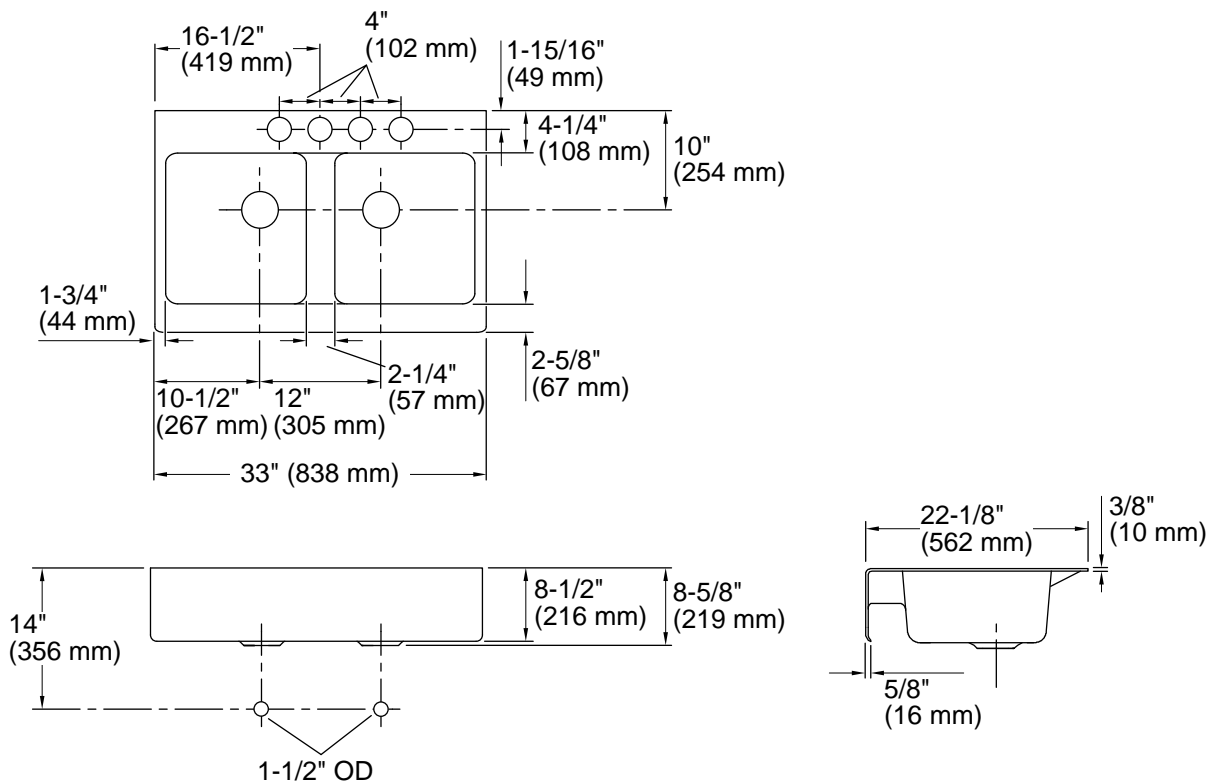

Hawthorne™

33" undermount double-bowl farmhouse kitchen sink

K-6534-4U

Features

- Fits minimum 33" (838 mm) apron sink base cabinet
- Double-equal bowls
- 8" (203 mm) depth
- Integral apron
- Three oversized faucet holes with one oversized accessory hole to the right
- Oversized holes allow for easy installation of faucets and accessories

See website for detailed warranty information.

Technical Information

All product dimensions are nominal.

Basin configuration:	Equal Bowls
Bowl area:	Length: 14" (356 mm)
	Width: 15" (381 mm)
	Bowl depth: 8" (203 mm)
	Water depth: 8" (203 mm)
Number of deck holes:	4
Faucet hole(s):	2-3/8" (60 mm)
Drain hole:	3-5/8" (92 mm)

For under-mount installations, allow a 3/4" (19 mm) reveal to support the K-5984 cutting board.