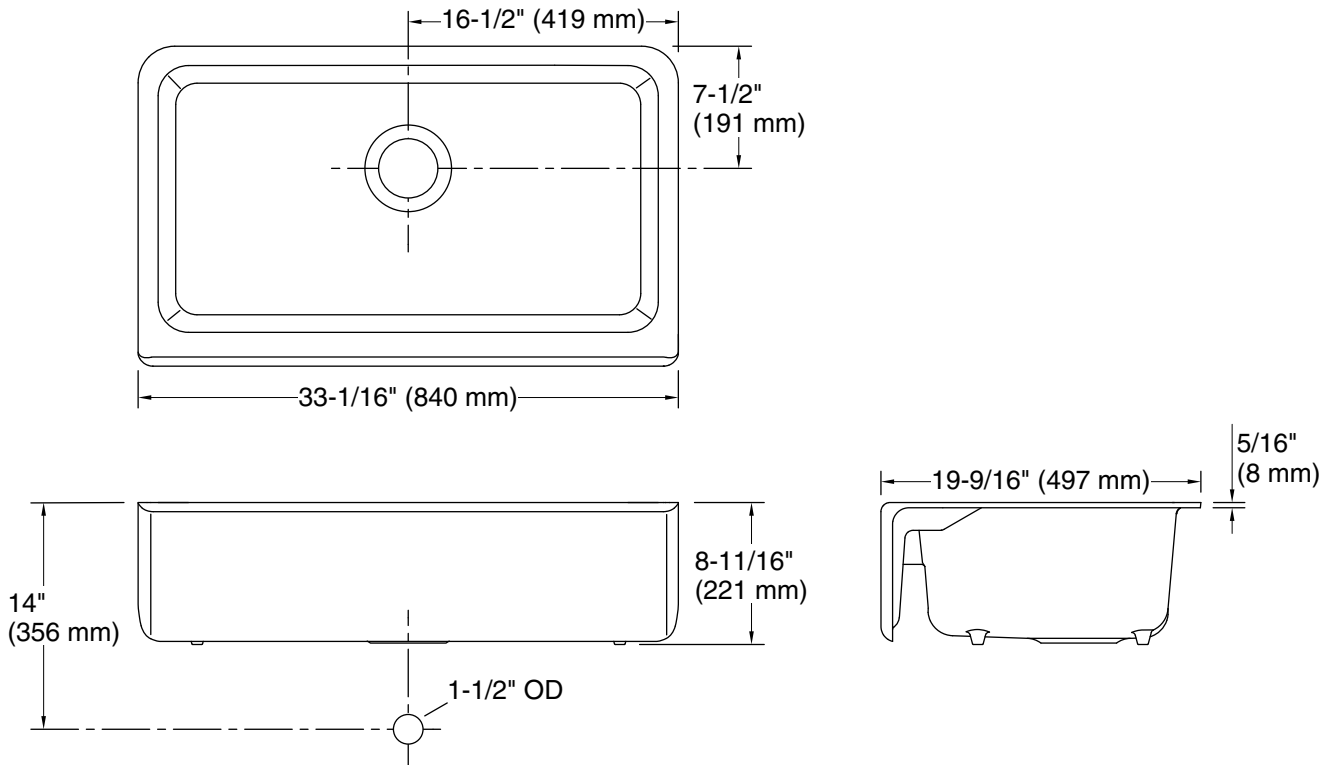

### Features

- Fits minimum 36" (914 mm) apron sink base cabinet
- Single bowl
- 8" (203 mm) depth
- Integral apron
- Sink drain with strainer sold separately
- No faucet holes; requires wall- or counter-mount faucet

### Technical Information

All product dimensions are nominal.

Basin configuration: Single Bowl

Center(s): 8" (203 mm)

Min. base cabinet width: 36" (914 mm)

Bowl area (Only): Length: 29-1/2" (749 mm)  
Width: 15-3/8" (390 mm)  
Bowl depth: 8-5/8" (220 mm)  
Water depth: 8" (203 mm)