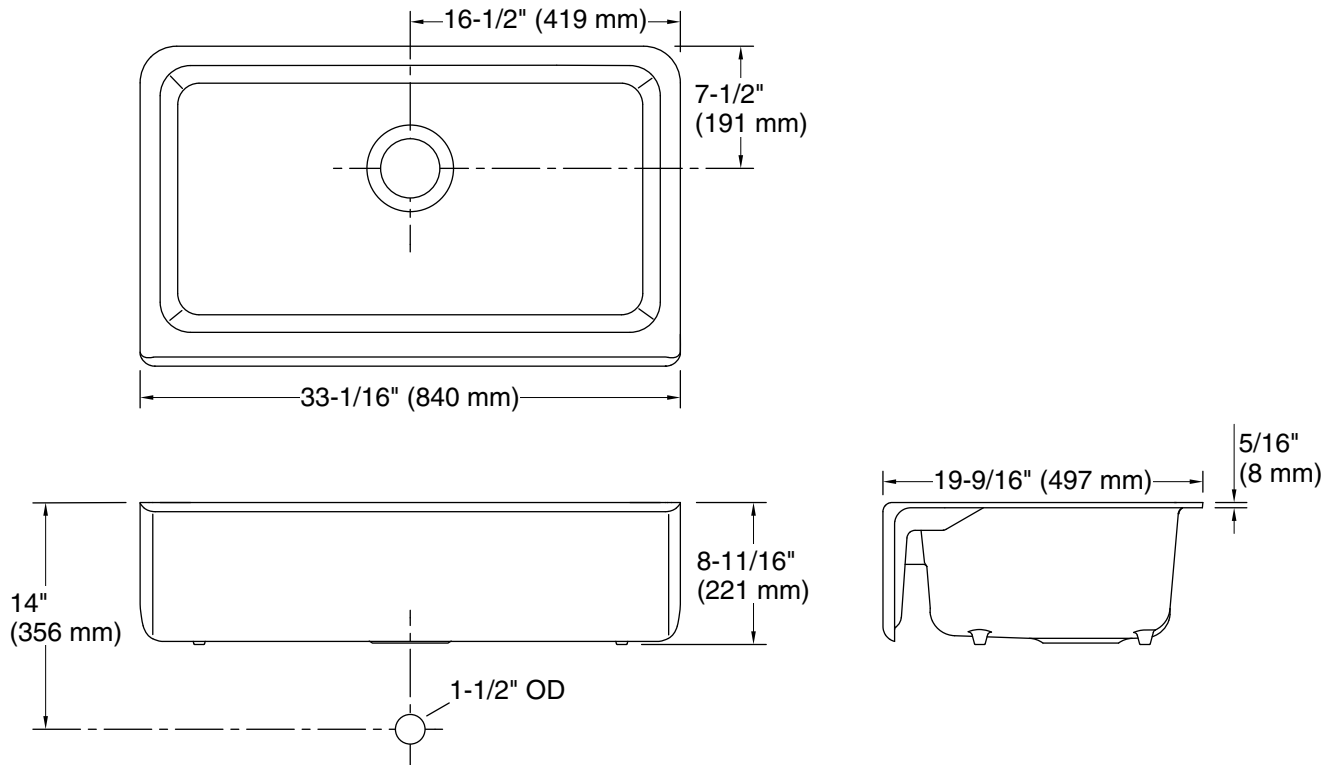

Features

- Fits minimum 36" (914 mm) apron sink base cabinet
- Single bowl
- 8" (203 mm) depth
- Integral apron
- Sink drain with strainer sold separately
- No faucet holes; requires wall- or counter-mount faucet

See website for detailed warranty information.

Available Colors/Finishes

Color tiles intended for reference only.

Color	Code	Description
	0	White
	96	Biscuit
	7	Black Black™

Technical Information

All product dimensions are nominal.

Basin configuration: Single Bowl

Min. base cabinet width: 36" (914 mm)

Bowl area (Only):
 Length: 29-1/2" (749 mm)
 Width: 15-3/8" (390 mm)
 Bowl depth: 8-5/8" (220 mm)
 Water depth: 8" (203 mm)

With overflow: No

Drain hole: 3-5/8" (92 mm)

Template: Apron-front, 1463896-7, required, included
 Cabinet, 1465115-7, required, included

Notes

Install this product according to the installation instructions.