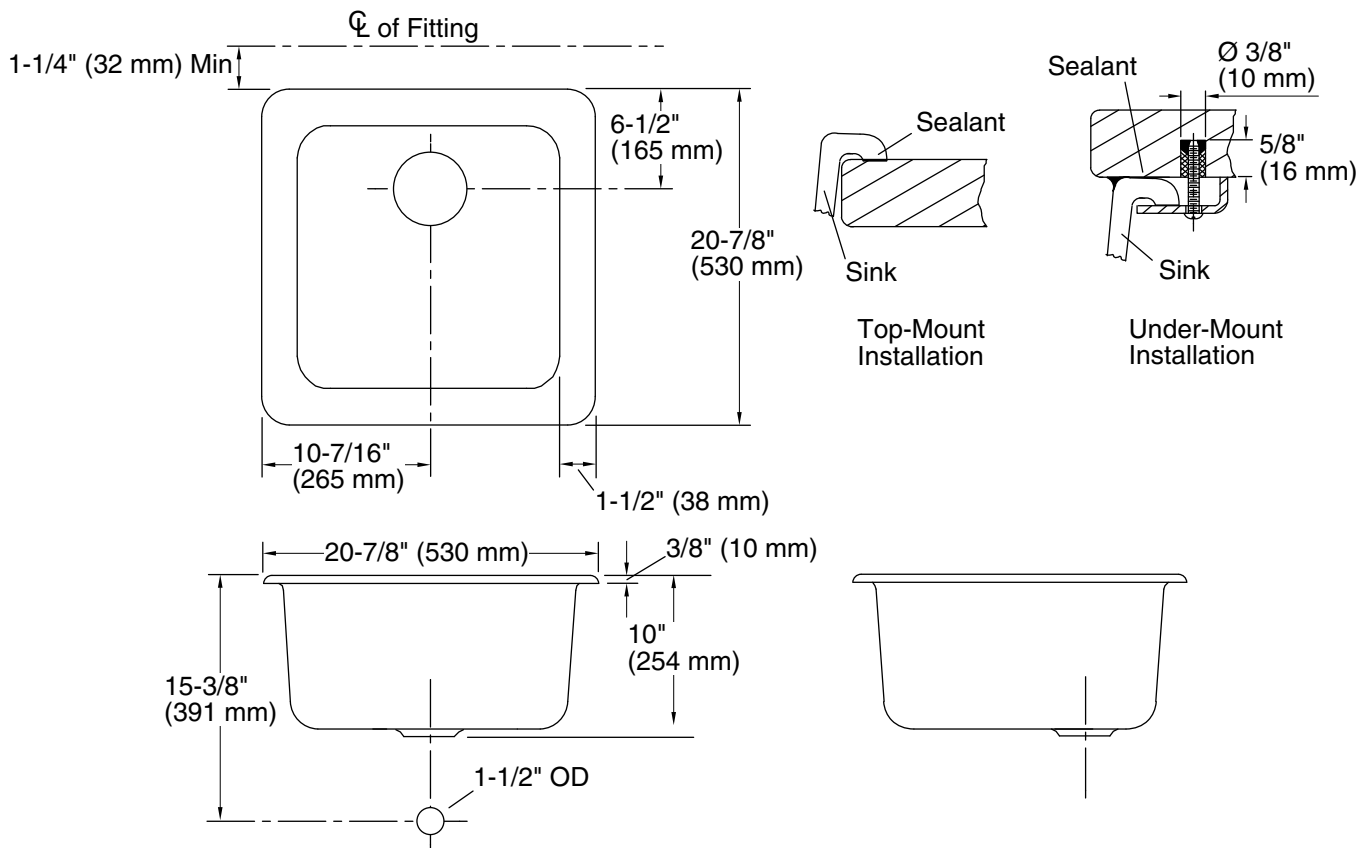

**Iron/Tones®**  
 21" top-/undermount single-bowl bar sink  
**K-6587**

**Features**

- Single bowl
- 9-1/2" (241 mm) depth provides generous workspace
- Sink drain with strainer sold separately

**Material**

### Technical Information

All product dimensions are nominal.

Basin configuration: Single Bowl

Min. base cabinet width: 24" (610 mm)

Bowl area (Only): Length: 18" (457 mm)  
Width: 18" (457 mm)  
Bowl depth: 9-1/2" (241 mm)

Drain hole: 3-7/8" (98 mm)

Template: 114335-7, required, included

For multiple bowl under-mount installations, a minimum distance of 3-3/8" (86 mm) is required between bowls. Countertop supplier to determine required support.