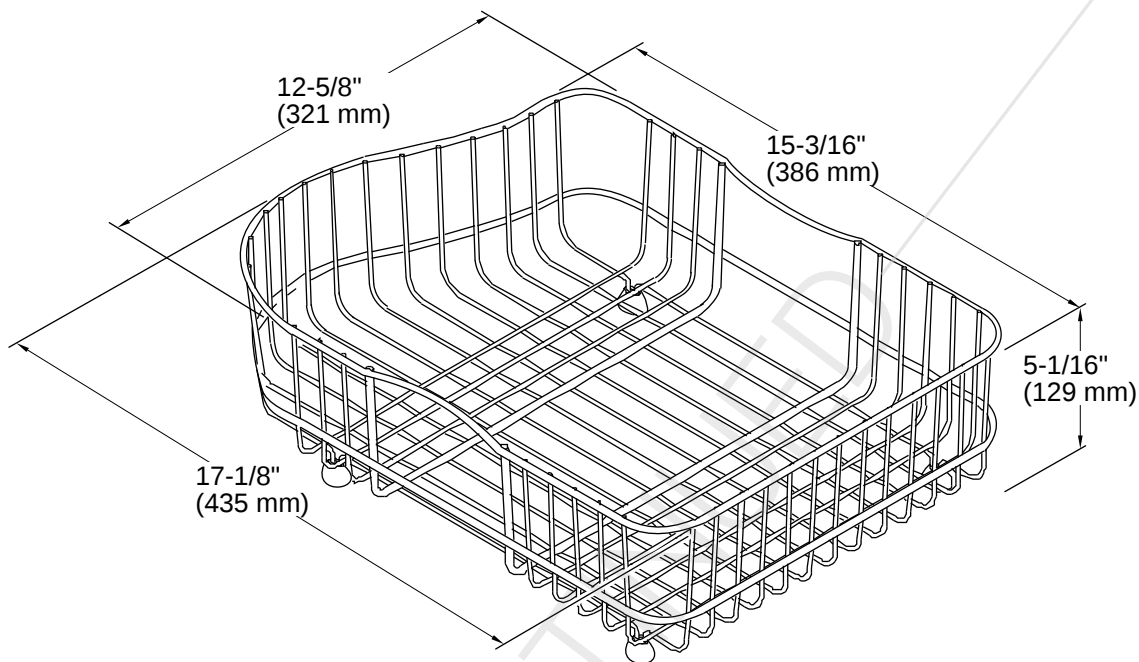

Installation Notes

Install this product according to the installation instructions.