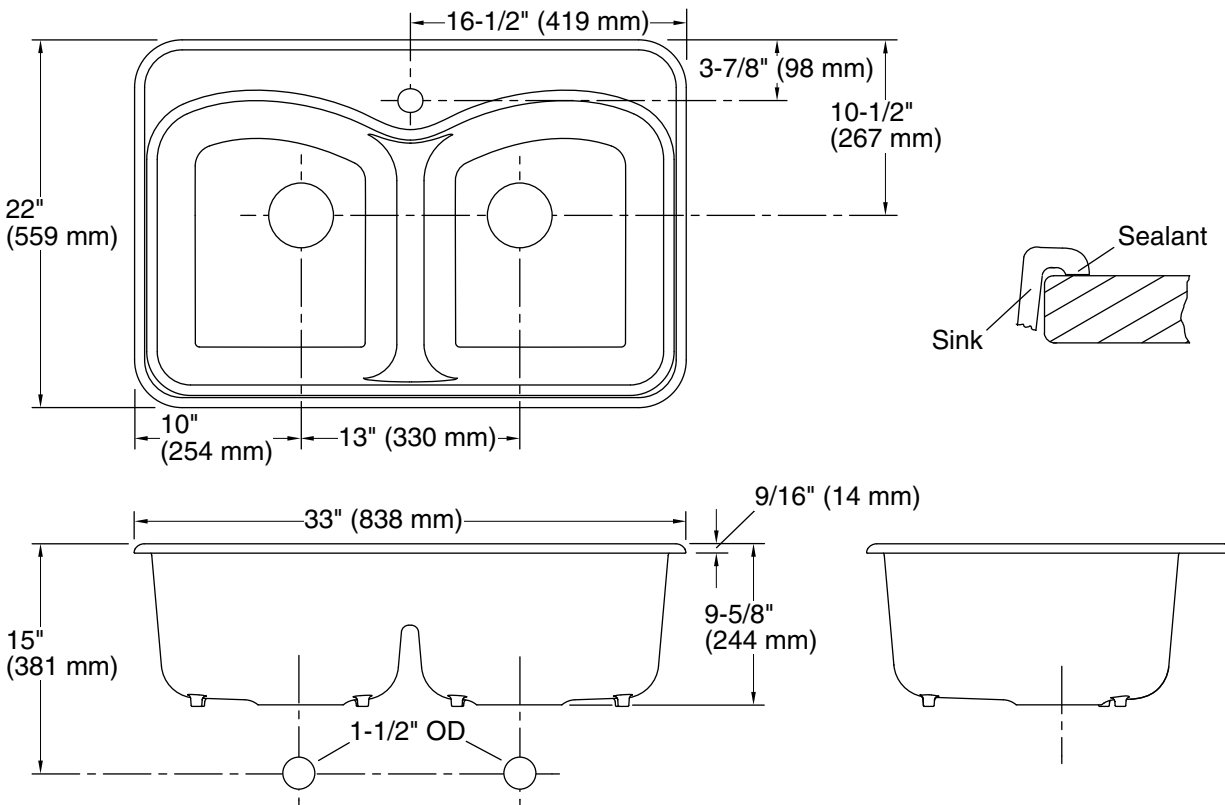

Langlade®
Smart Divide® 33" top-mount double-bowl kitchen sink
K-6626-1

Features

- 33" (838 mm) minimum base cabinet width
- Double-equal bowls
- 9" (229 mm) depth provides generous workspace
- Single faucet hole
- Smart Divide® feature offers a lower bowl divider that increases workspace versatility

2-15-2025 00:29 - US/CA

THE BOLD LOOK
OF **KOHLER®**

Technical Information

All product dimensions are nominal.

Basin configuration: Equal Bowls
Min. base cabinet width: 33" (838 mm)

Bowl area (Left): Length: 15" (381 mm)
Width: 18-3/8" (467 mm)
Bowl depth: 9" (229 mm)

Bowl area (Right): Length: 15" (381 mm)
Width: 18-3/8" (467 mm)
Bowl depth: 9" (229 mm)

Number of deck holes: 1

Faucet hole(s): 1-3/8" (35 mm)

Drain hole: 3-5/8" (92 mm)

Template: 1043753-7, required, included