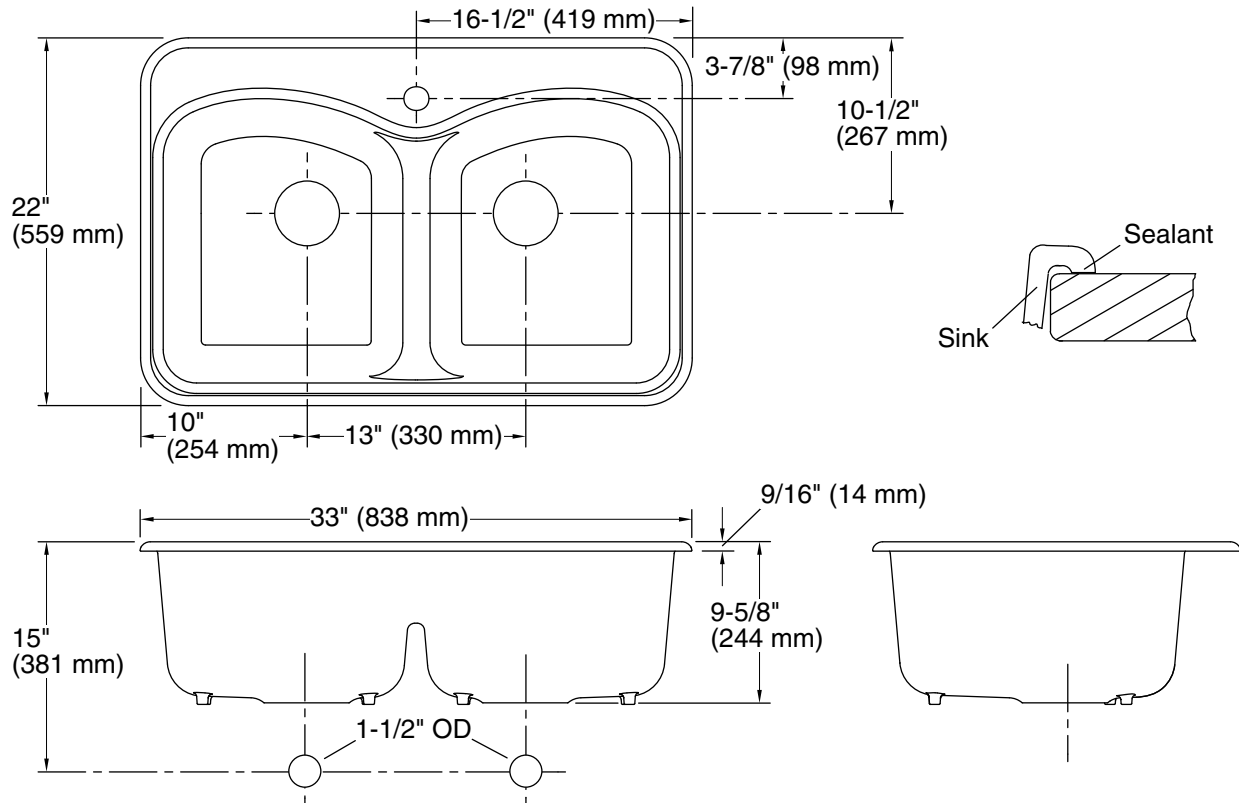

Langlade®
Smart Divide® 33" top-mount double-bowl kitchen sink
K-6626-1

Features

- 33" (838 mm) minimum base cabinet width
- Double-equal bowls
- 9" (229 mm) depth provides generous workspace
- Single faucet hole
- Smart Divide® feature offers a lower bowl divider that increases workspace versatility

See website for detailed warranty information.

Technical Information

All product dimensions are nominal.

Basin configuration:	Equal Bowls
Min. base cabinet width:	33" (838 mm)
Bowl area (Left):	Length: 15" (381 mm) Width: 18-3/8" (467 mm) Bowl depth: 9" (229 mm)
Bowl area (Right):	Length: 15" (381 mm) Width: 18-3/8" (467 mm) Bowl depth: 9" (229 mm)
Number of deck holes:	1
Faucet hole(s):	1-3/8" (35 mm)
Drain hole:	3-5/8" (92 mm)
Template:	1043753-7, required, included