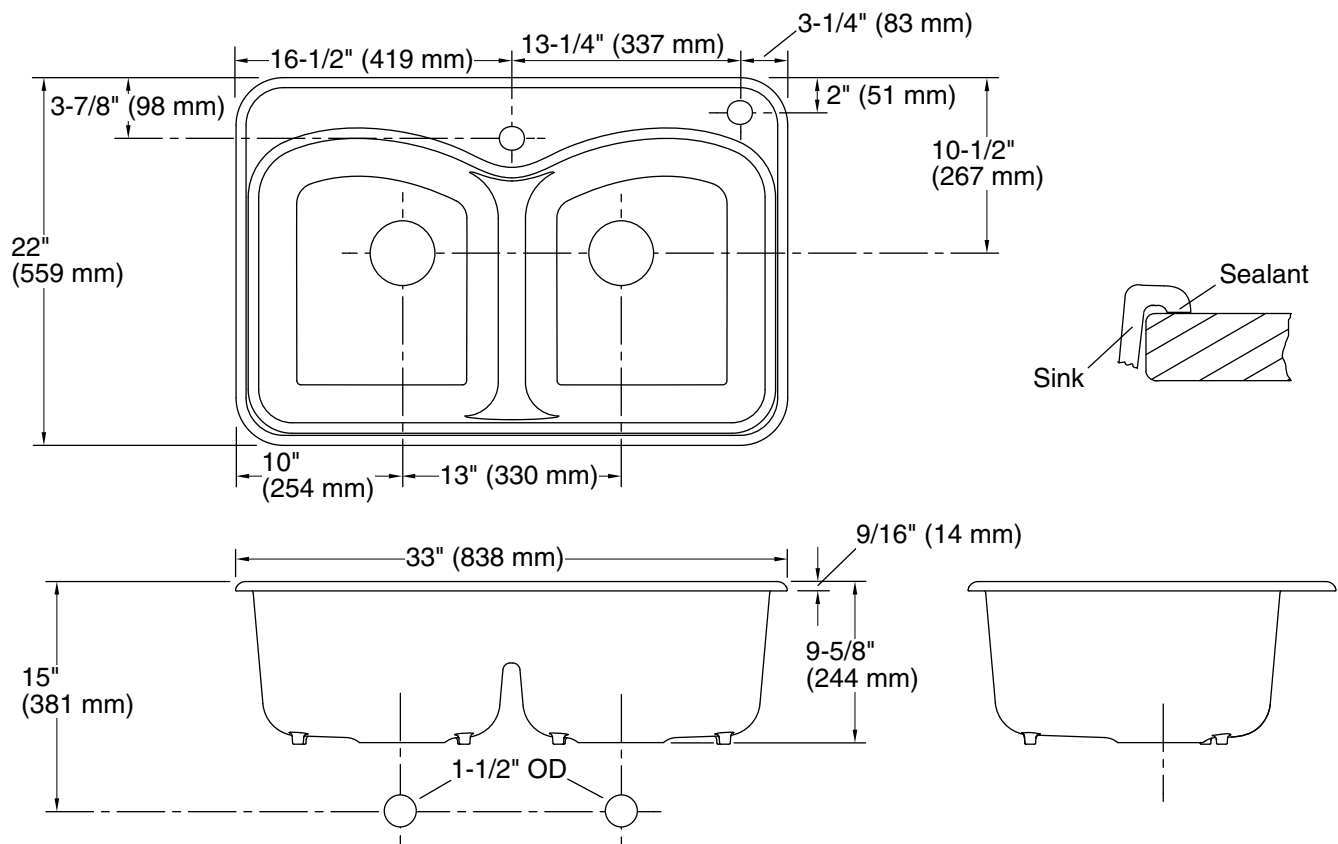

### Features

- 33" (838 mm) minimum base cabinet width
- Double-equal bowls
- 9" (229 mm) depth provides generous workspace
- Single faucet hole with one accessory hole to the right
- Smart Divide® feature offers a lower bowl divider that increases workspace versatility

### Technical Information

All product dimensions are nominal.

Basin configuration: Equal Bowls

Min. base cabinet width: 33" (838 mm)

Bowl area (Left): Length: 15" (381 mm)  
Width: 18-3/8" (467 mm)  
Bowl depth: 9" (229 mm)

Bowl area (Right): Length: 15" (381 mm)  
Width: 18-3/8" (467 mm)  
Bowl depth: 9" (229 mm)

Number of deck holes: 2

Faucet hole(s): 1-3/8" (35 mm)

Drain hole: 3-5/8" (92 mm)

Template: 1043753-7, required, included