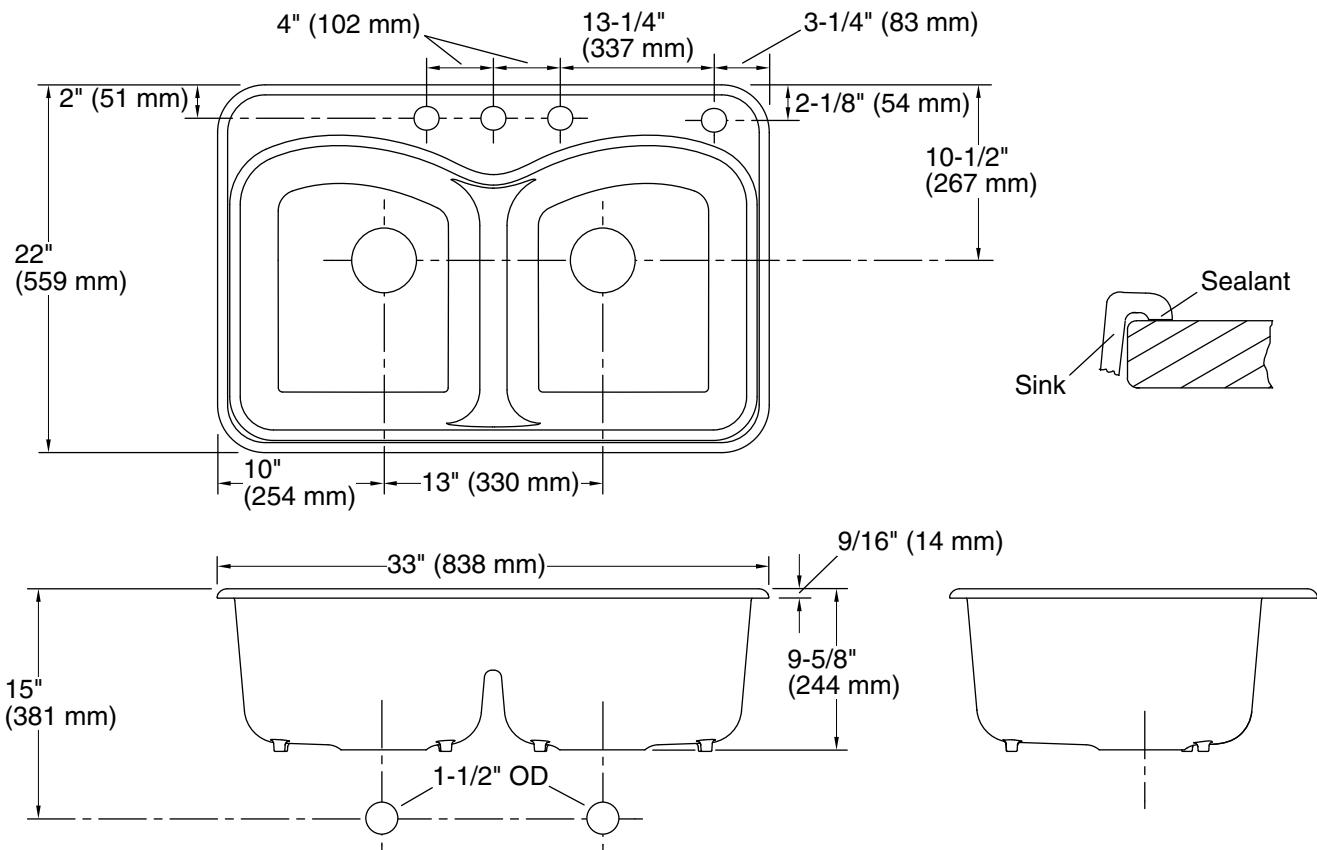

### Features

- 33" (838 mm) minimum base cabinet width
- Double-equal bowls
- 9" (229 mm) depth provides generous workspace
- Smart Divide® feature offers a lower bowl divider that increases workspace versatility
- Three faucet holes and one accessory hole to the right

## Technical Information

All product dimensions are nominal.

Bowl configuration: Double equal

Center(s): 4

Min. base cabinet width: 33" (838 mm)

Bowl area (Left): Length: 15" (381 mm)  
Width: 18-3/8" (467 mm)  
Bowl depth: 9" (229 mm)

Bowl area (Right): Length: 15" (381 mm)  
Width: 18-3/8" (467 mm)  
Bowl depth: 9" (229 mm)

Number of deck holes: 4

Faucet hole spacing: 4" (102 mm)

Faucet hole(s): 1-3/8" (35 mm)

Drain hole: 3-5/8" (92 mm)