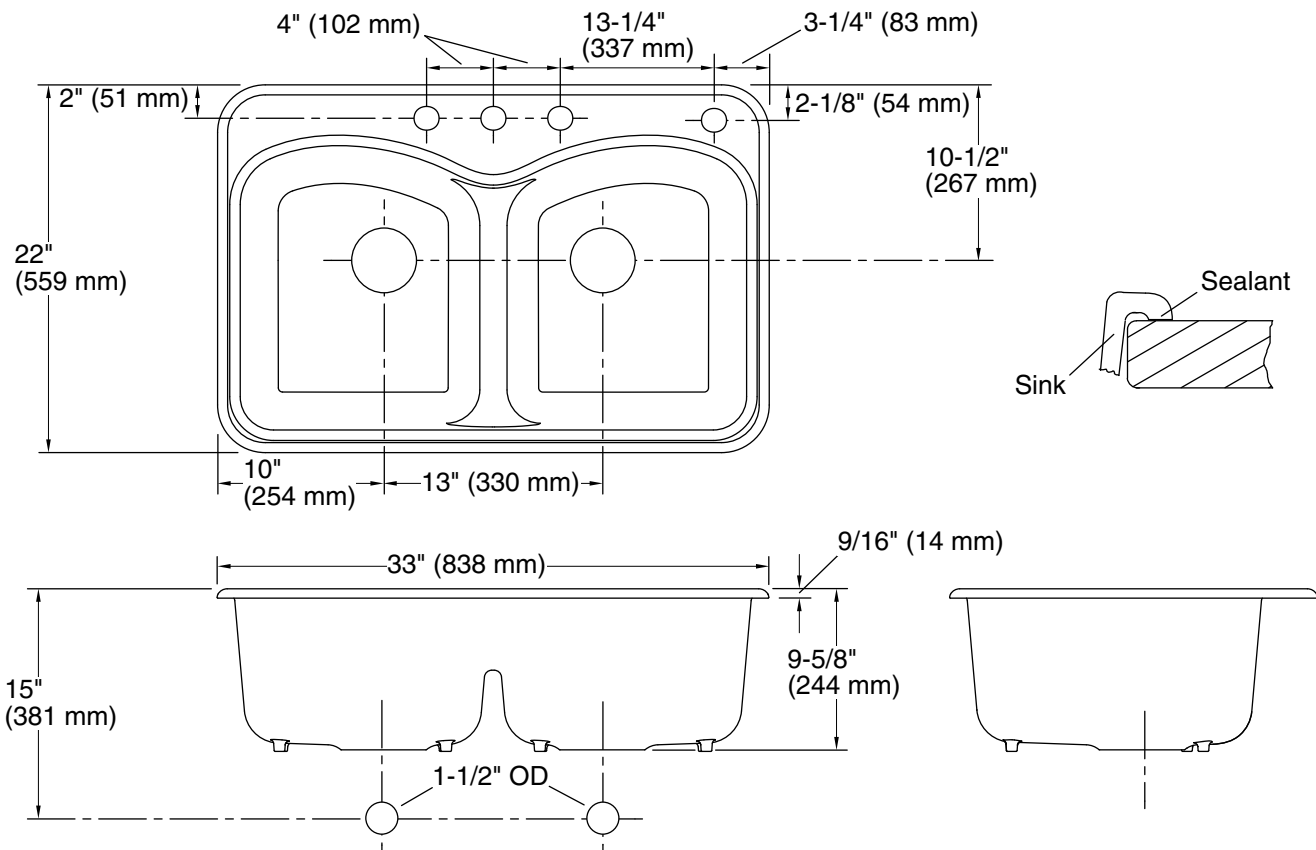

Langlade®
Smart Divide® 33" top-mount double-bowl kitchen sink
K-6626-4

Features

- 33" (838 mm) minimum base cabinet width
- Double-equal bowls
- 9" (229 mm) depth provides generous workspace
- Smart Divide® feature offers a lower bowl divider that increases workspace versatility
- Three faucet holes and one accessory hole to the right

See website for detailed warranty information.

Technical Information

All product dimensions are nominal.

Basin configuration:	Equal Bowls
Min. base cabinet width:	33" (838 mm)
Bowl area (Left):	Length: 15" (381 mm) Width: 18-3/8" (467 mm) Bowl depth: 9" (229 mm)
Bowl area (Right):	Length: 15" (381 mm) Width: 18-3/8" (467 mm) Bowl depth: 9" (229 mm)
Number of deck holes:	4
Faucet hole(s):	1-3/8" (35 mm)
Drain hole:	3-5/8" (92 mm)
Template:	1043753-7, required, included