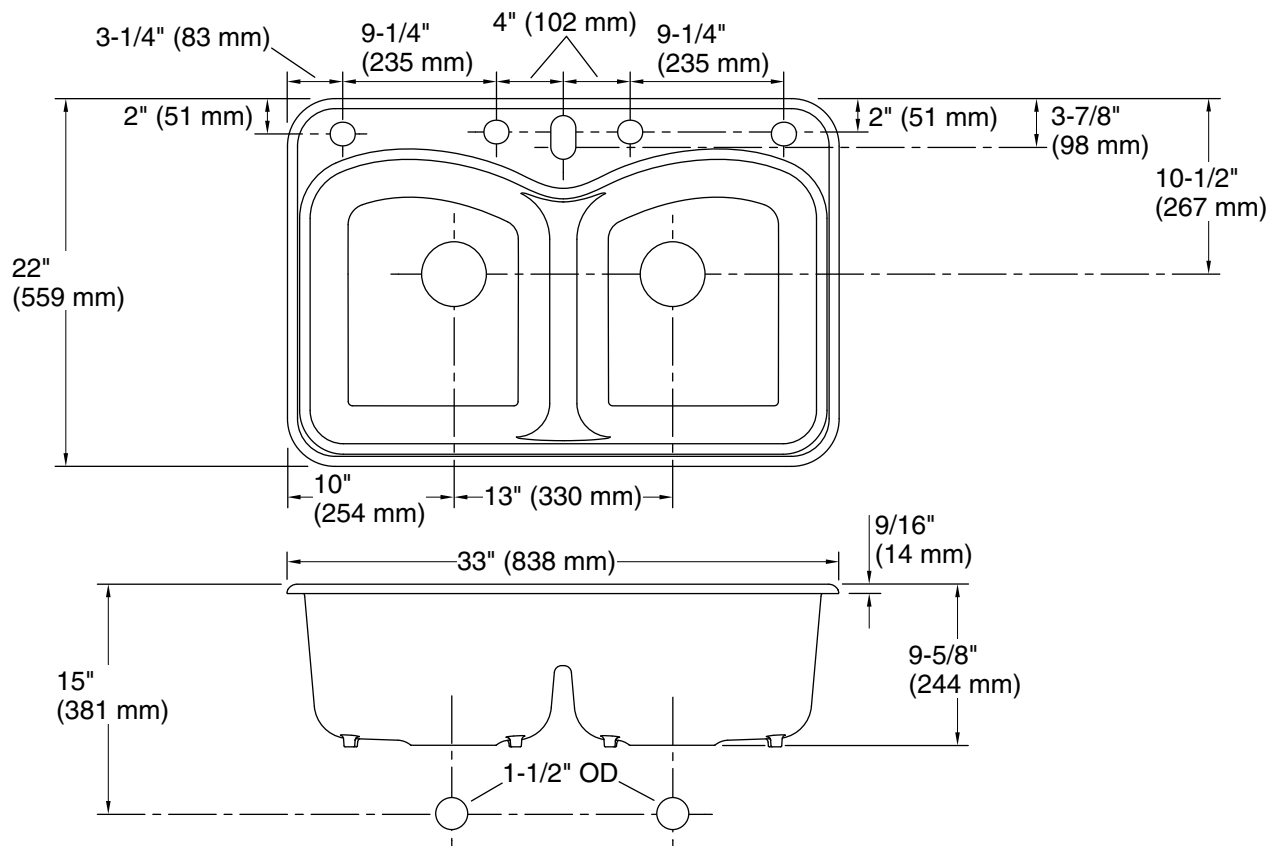

### Features

- 36" minimum base cabinet width
- Double-equal bowls
- 9" (229 mm) depth provides generous workspace
- Six oversized faucet holes
- Oversized holes allow for easy installation of faucets and accessories
- Smart Divide® feature offers a lower bowl divider that increases workspace versatility

## Technical Information

All product dimensions are nominal.

Basin configuration: Equal Bowls  
Min. base cabinet width: 36" (914 mm)

Bowl area (Left): Length: 15" (381 mm)  
Width: 18-3/8" (467 mm)  
Bowl depth: 9" (229 mm)

Bowl area (Right): Length: 15" (381 mm)  
Width: 18-3/8" (467 mm)  
Bowl depth: 9" (229 mm)

Number of deck holes: 6

Faucet hole(s): 2-3/8" (60 mm)

Drain hole: 3-5/8" (92 mm)

Template: 1043754-7, required, included