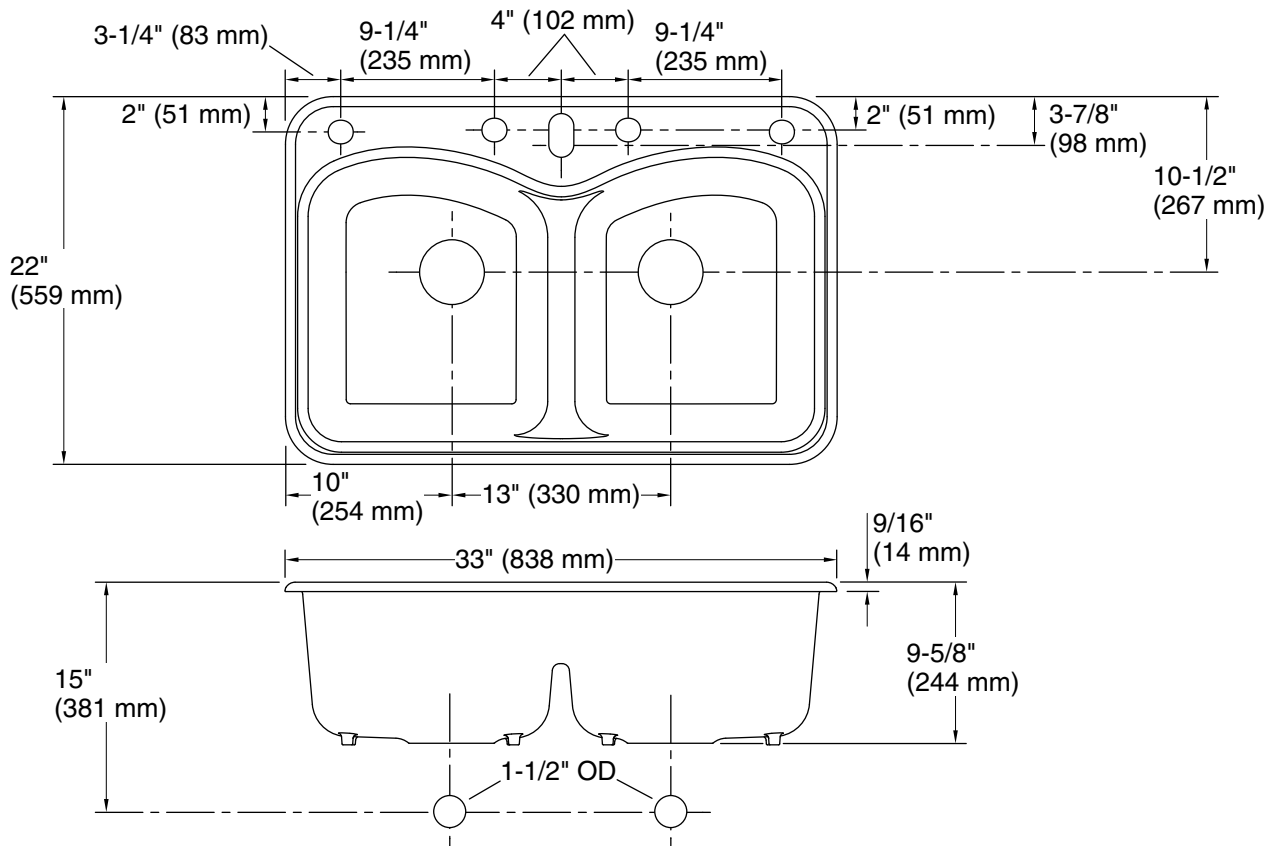

Technical Information

All product dimensions are nominal.

Basin configuration: Equal Bowls
Min. base cabinet width: 36" (914 mm)

Bowl area (Left): Length: 15" (381 mm)
Width: 18-3/8" (467 mm)
Bowl depth: 9" (229 mm)

Bowl area (Right): Length: 15" (381 mm)
Width: 18-3/8" (467 mm)
Bowl depth: 9" (229 mm)

Number of deck holes: 6

Faucet hole(s): 2-3/8" (60 mm)

Drain hole: 3-5/8" (92 mm)

Template: 1043754-7, required, included

Notes

Install this product according to the installation instructions.