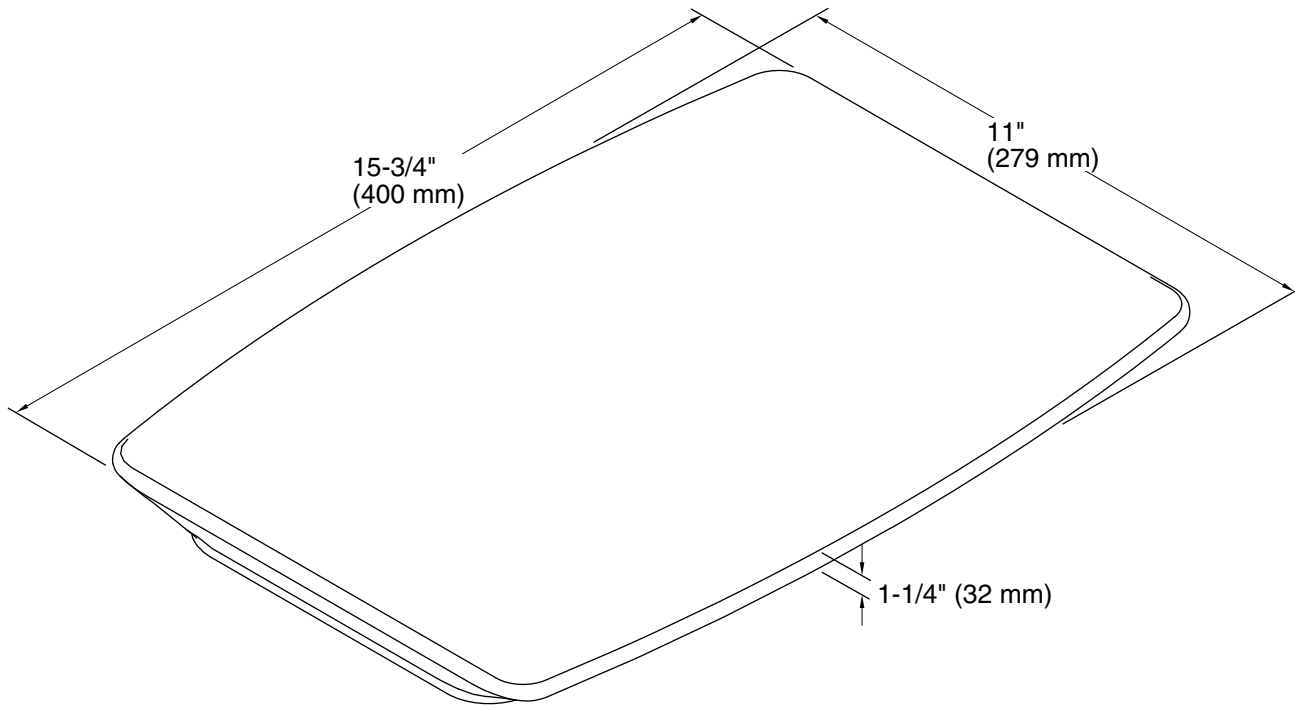

**Cape Dory®**  
Cutting Board  
**K-6637**

**Features**

- Fits over the K-5863 and K-5864 Cape Dory kitchen sinks
- Provides a workstation for quick and easy prep work

**Material**

- Durable hardwood construction

## Technical Information

All product dimensions are nominal.

Material: Wood