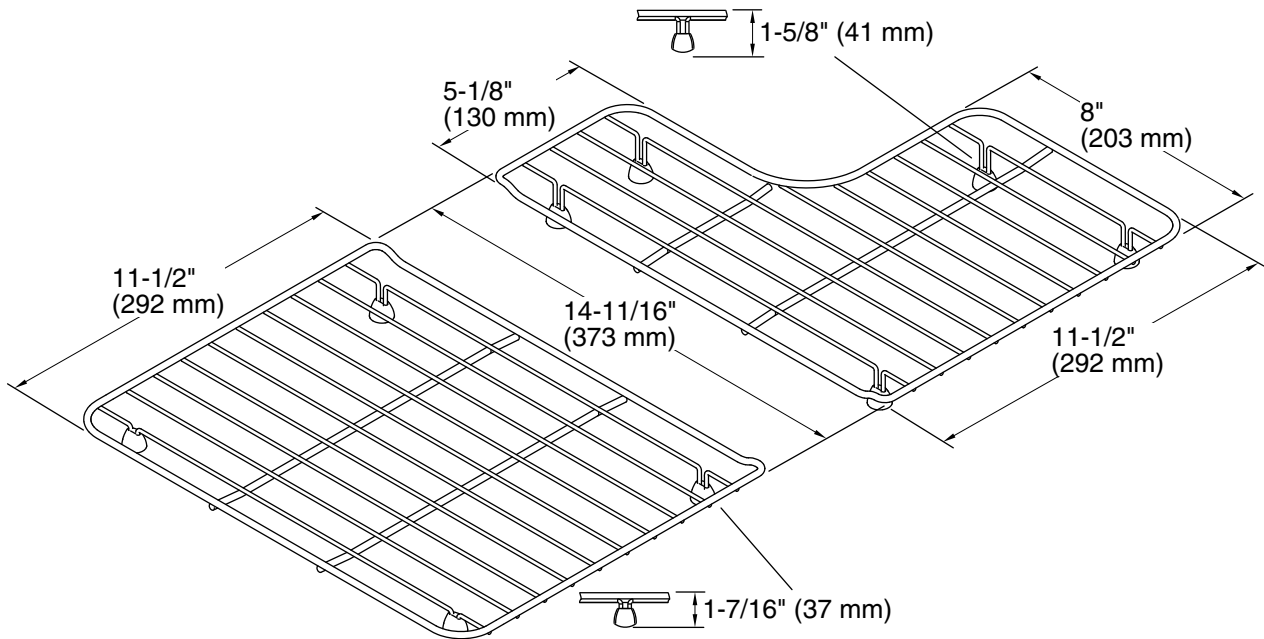

Whitehaven®
Sink racks for 30" Whitehaven kitchen sink
K-6638

Technical Information

All product dimensions are nominal.

Material: Stainless Steel