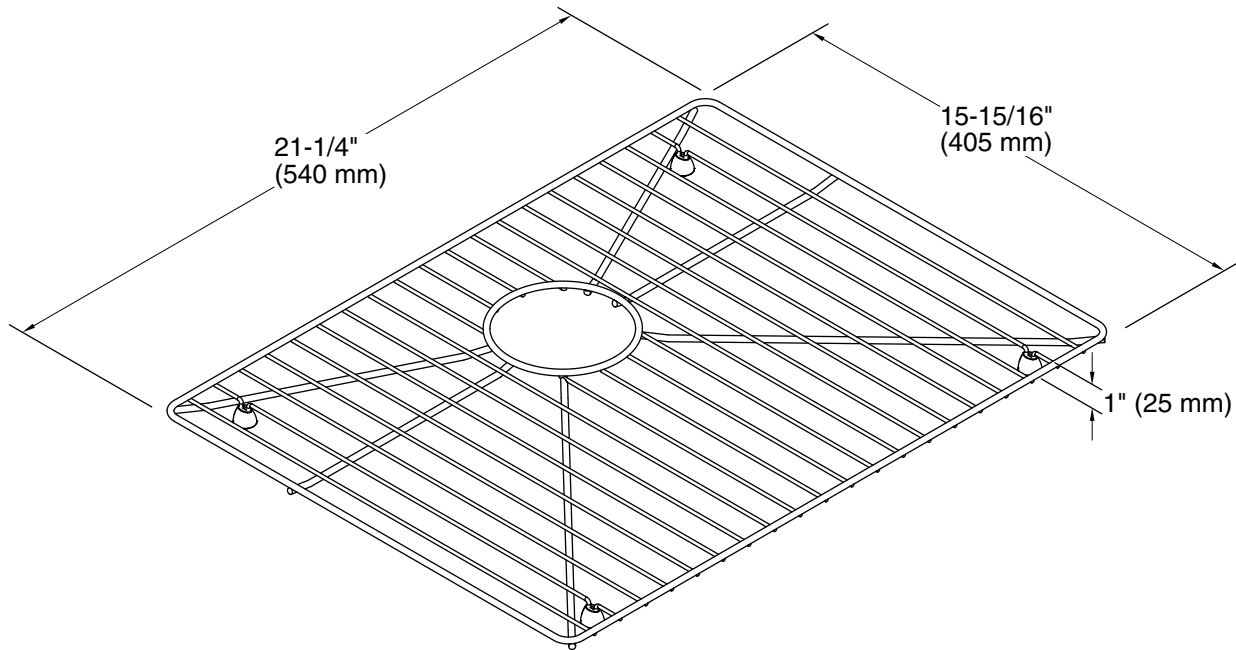

Technical Information

All product dimensions are nominal.

Material: Metal