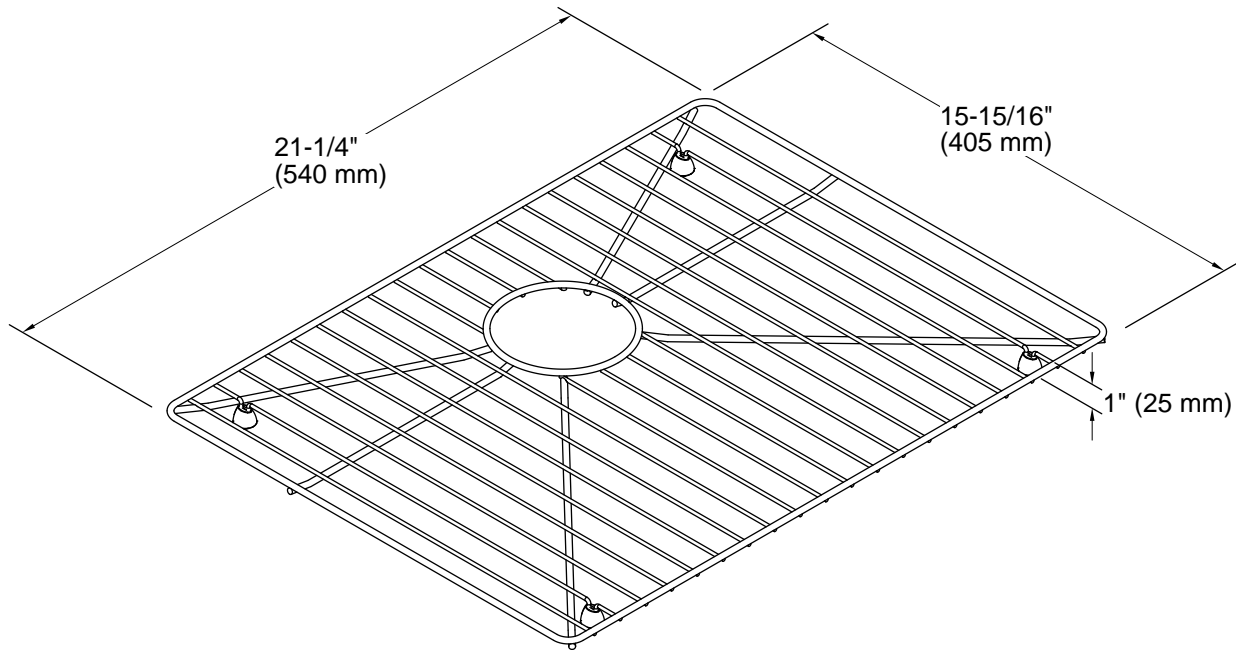

Technical Information

All product dimensions are nominal.

Material: Metal