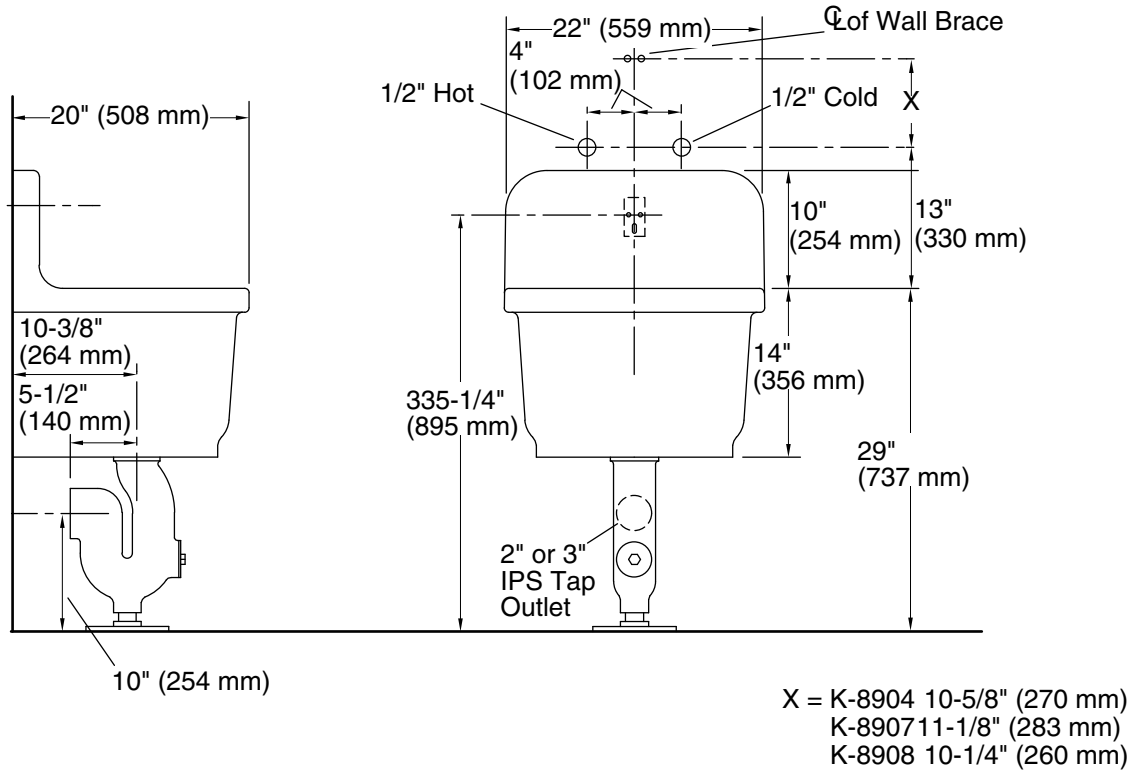

## Features

- 22" (559 mm) x 20" (508 mm)
- Blank back
- Fluid design lines for ease of cleaning

## Technical Information

All product dimensions are nominal.

Basin configuration: Single Bowl