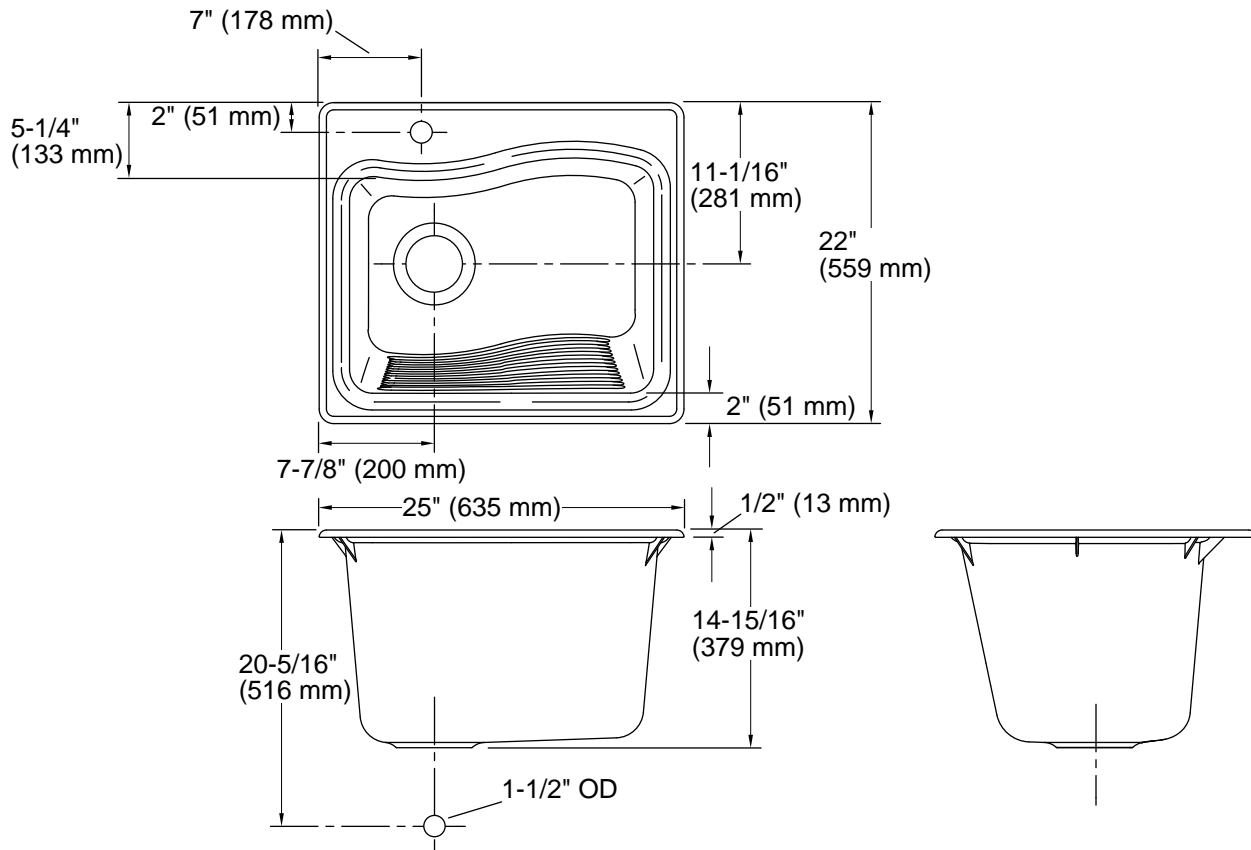

River Falls™
25" top-mount single-bowl utility sink
K-6657-1

Features

- 27" (686 mm) minimum base cabinet width
- Single bowl with integral washboard
- 14-1/4" depth provides generous workspace
- Single faucet hole
- Includes wire rack and soaking pan

See website for detailed warranty information.

Technical Information

All product dimensions are nominal.

Basin configuration: Single Bowl

Min. base cabinet width: 27" (686 mm)

Bowl area: Length: 21-1/2" (546 mm)
Width: 14-3/4" (375 mm)
Bowl depth: 14-1/4" (362 mm)

Number of deck holes: 1

Faucet hole(s): 1-3/8" (35 mm)

Drain hole: 3-5/8" (92 mm)

Template: 1079984-7, required, included

Notes

Install this product according to the installation instructions.