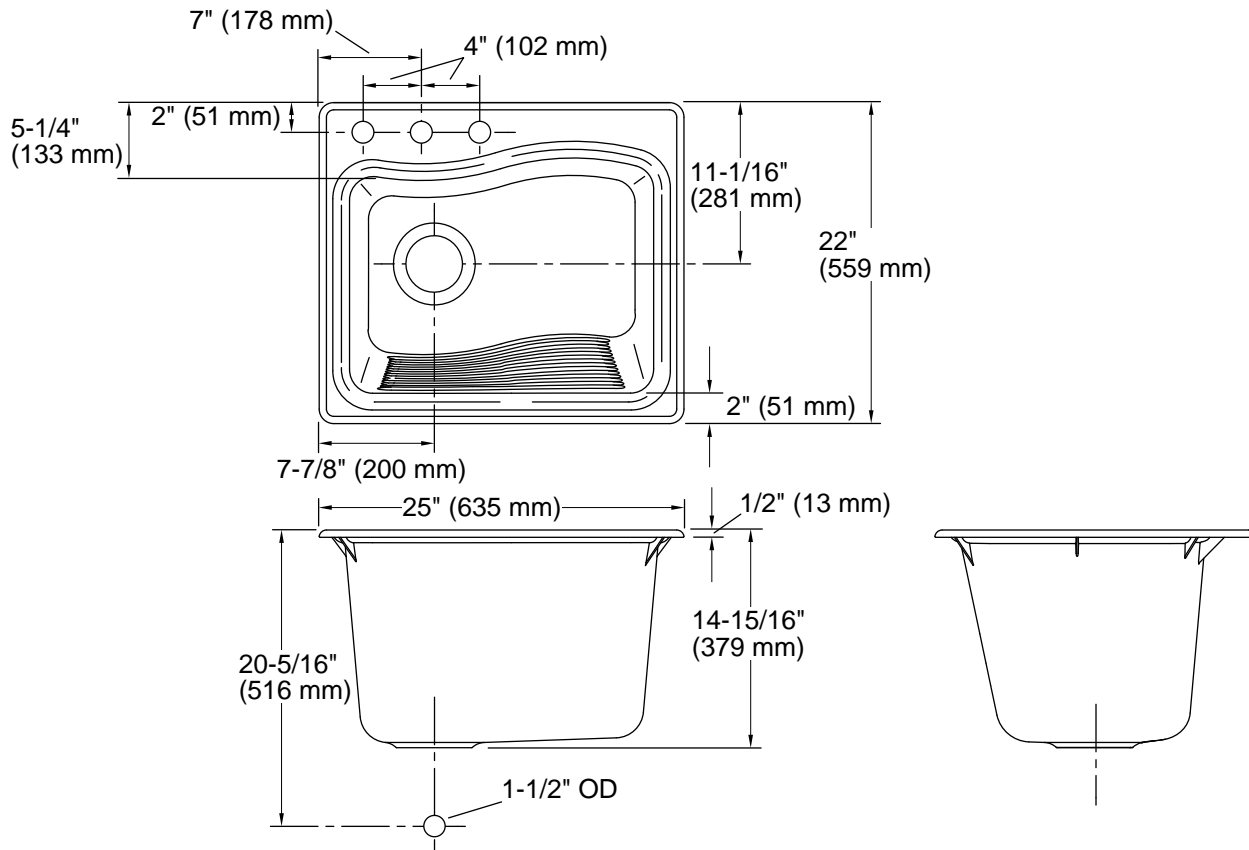

River Falls™
25" top-mount single-bowl utility sink
K-6657-3

Features

- 27" (686 mm) minimum base cabinet width
- Single bowl with integral washboard
- 14-1/4" depth provides generous workspace
- Three faucet holes
- Includes wire rack and soaking pan

See website for detailed warranty information.

Technical Information

All product dimensions are nominal.

Basin configuration: Single Bowl

Min. base cabinet width: 27" (686 mm)

Bowl area: Length: 21-1/2" (546 mm)
Width: 14-3/4" (375 mm)
Bowl depth: 14-1/4" (362 mm)

Number of deck holes: 3

Faucet hole(s): 1-3/8" (35 mm)

Drain hole: 3-5/8" (92 mm)

Template: 1079984-7, required, included

Notes

Install this product according to the installation instructions.