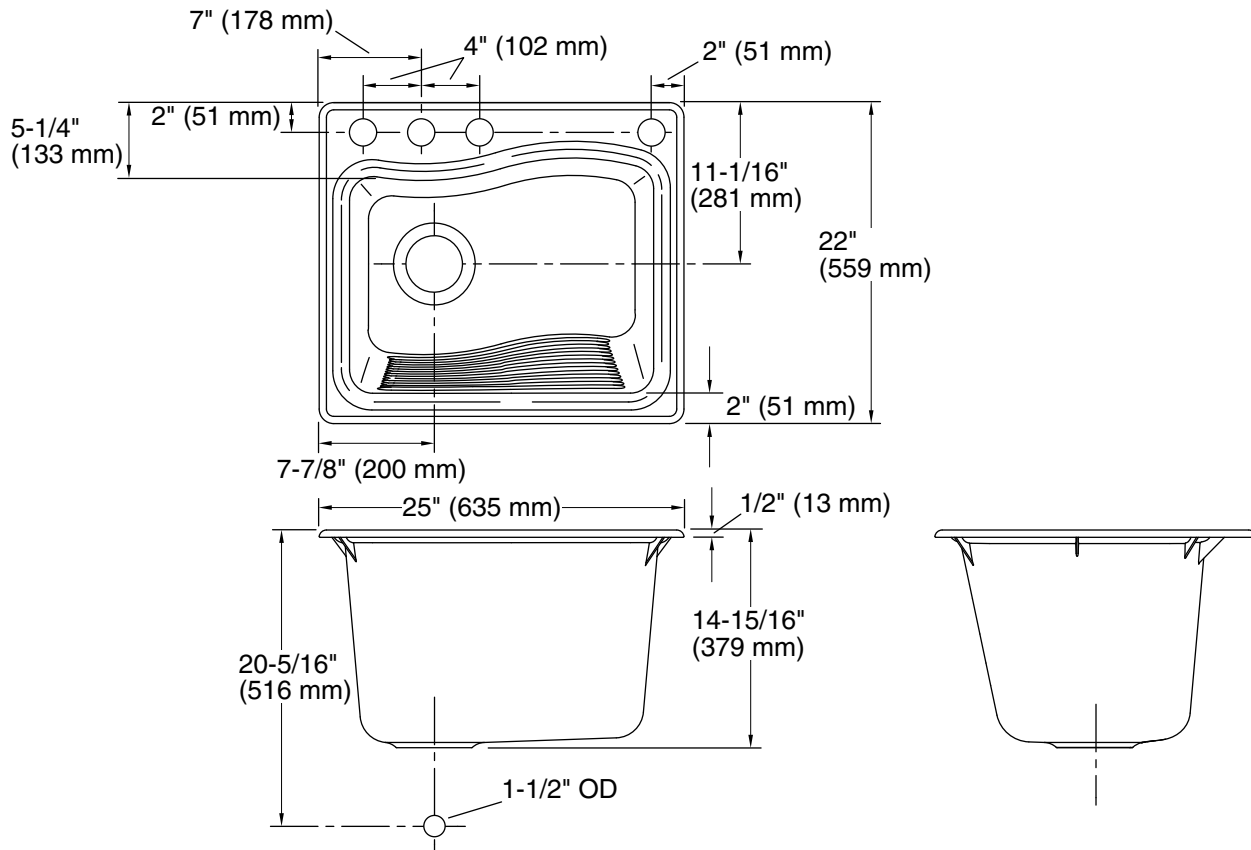

Technical Information

All product dimensions are nominal.

Basin configuration: Single Bowl

Min. base cabinet width: 27" (686 mm)

Bowl area: Length: 21-1/2" (546 mm)
Width: 14-3/4" (375 mm)
Bowl depth: 14-1/4" (362 mm)

Number of deck holes: 4

Faucet hole(s): 2-3/8" (60 mm)

Drain hole: 3-5/8" (92 mm)

Template: 1079984-7, required, included

Notes

Install this product according to the installation instructions.