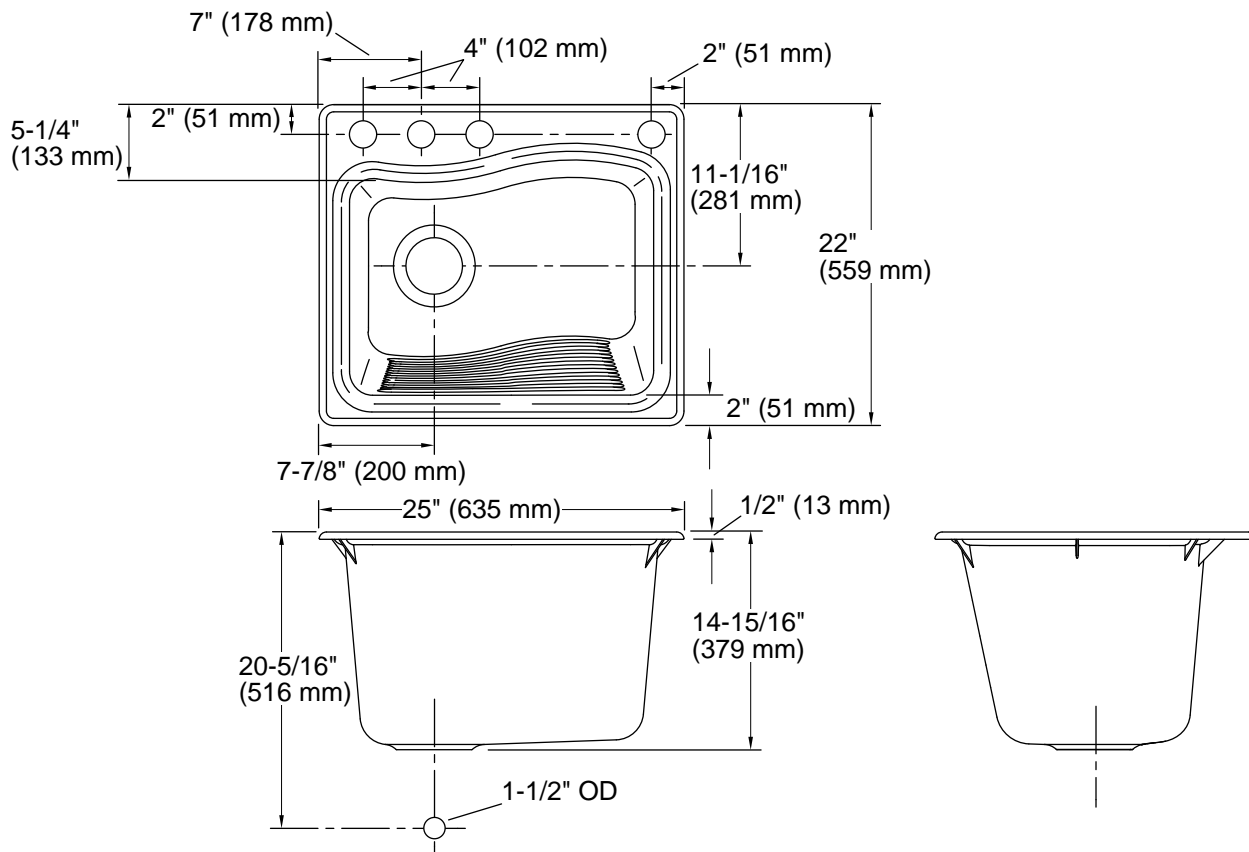

## Features

- 27" (686 mm) minimum base cabinet width
- Single bowl
- 14-1/4" depth provides generous workspace
- Four oversized faucet holes
- Oversized holes allow for easy installation of faucets and accessories
- Sink drain with strainer sold separately

### Technical Information

All product dimensions are nominal.

Basin configuration: Single Bowl

Min. base cabinet width: 27" (686 mm)

Bowl area: Length: 21-1/2" (546 mm)  
Width: 14-3/4" (375 mm)  
Bowl depth: 14-1/4" (362 mm)

Number of deck holes: 4

Faucet hole(s): 2-3/8" (60 mm)

Drain hole: 3-5/8" (92 mm)

Template: 1079984-7, required, included