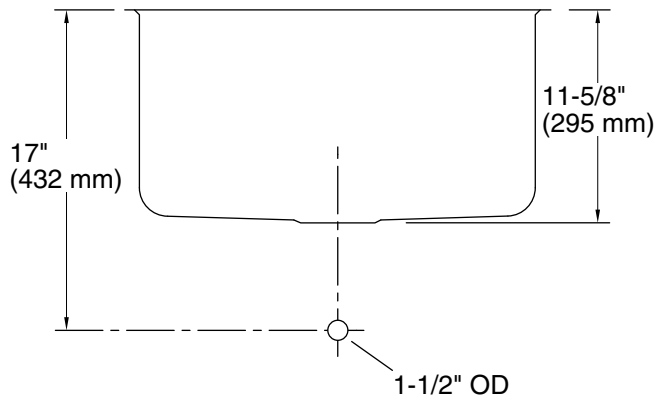

Undertone®
23" undermount single-bowl utility sink
K-6661

Features

- 27" (686 mm) minimum base cabinet width
- Single bowl
- 11-1/4" depth provides generous workspace
- Rear drain placement increases cabinet storage space underneath sink
- Includes installation hardware

* Allow clearance around sink rim for clip attachment.

Technical Information

All product dimensions are nominal.

Basin configuration: Single Bowl
Min. base cabinet width: 27" (686 mm)

Bowl area (Only): Length: 21-1/4" (540 mm)
Width: 15-3/4" (400 mm)
Bowl depth: 11-5/16" (287 mm)
Water depth: 11-5/16" (287 mm)