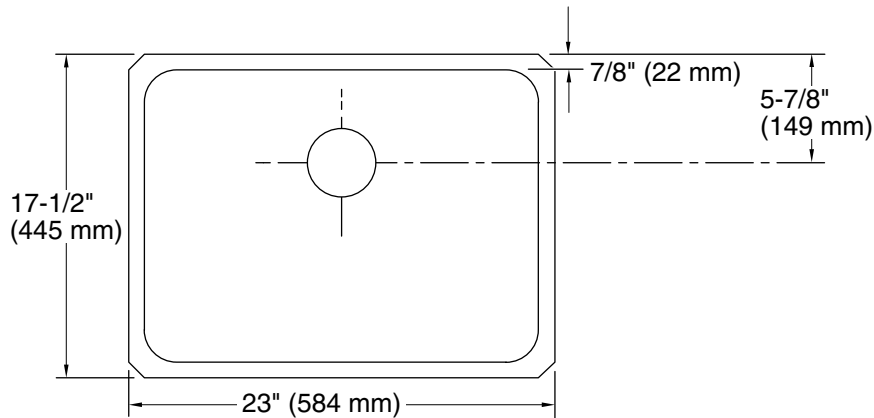

Undertone®
23" undermount single-bowl utility sink
K-6661

Features

- 27" (686 mm) minimum base cabinet width
- Single bowl
- 11-1/4" depth provides generous workspace
- Rear drain placement increases cabinet storage space underneath sink
- Includes installation hardware

* Allow clearance around sink rim for clip attachment.

Technical Information

All product dimensions are nominal.

Basin configuration: Single Bowl
Min. base cabinet width: 27" (686 mm)

Bowl area (Only): Length: 21-1/4" (540 mm)
Width: 15-3/4" (400 mm)
Bowl depth: 11-5/16" (287 mm)
Water depth: 11-5/16" (287 mm)