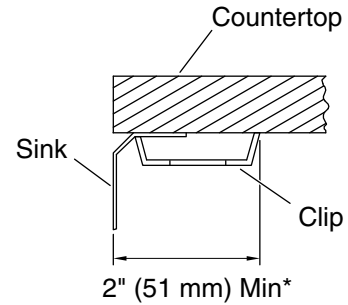

Undertone®
23" undermount single-bowl utility sink
K-6661

Features

- 27" (686 mm) minimum base cabinet width
- Single bowl
- 11-1/4" depth provides generous workspace
- Rear drain placement increases cabinet storage space underneath sink
- Includes installation hardware

* Allow clearance around sink rim for clip attachment.

Technical Information

All product dimensions are nominal.

Basin configuration: Single Bowl
Min. base cabinet width: 27" (686 mm)

Bowl area (Only): Length: 21-1/4" (540 mm)
Width: 15-3/4" (400 mm)
Bowl depth: 11-5/16" (287 mm)
Water depth: 11-5/16" (287 mm)