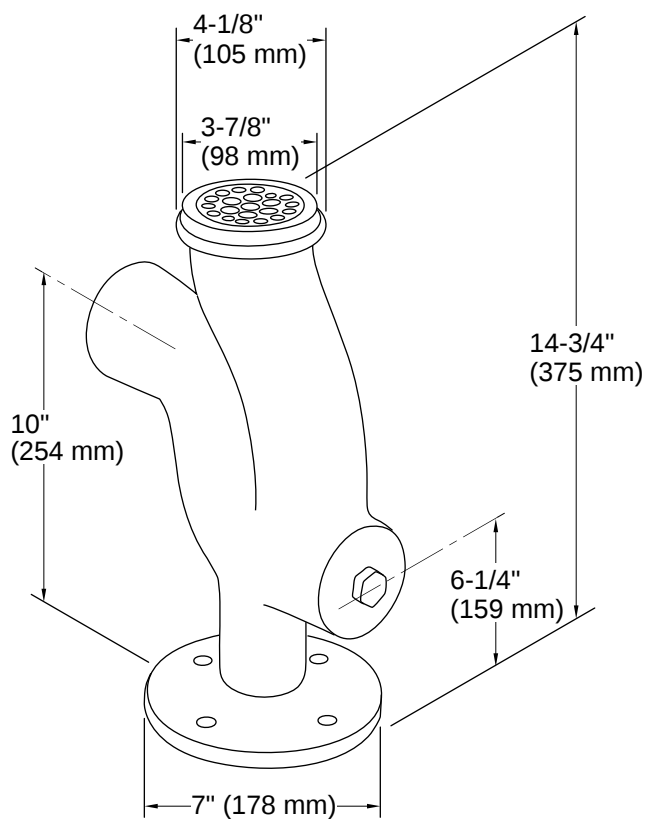

Installation Notes

Install this product according to the installation instructions.