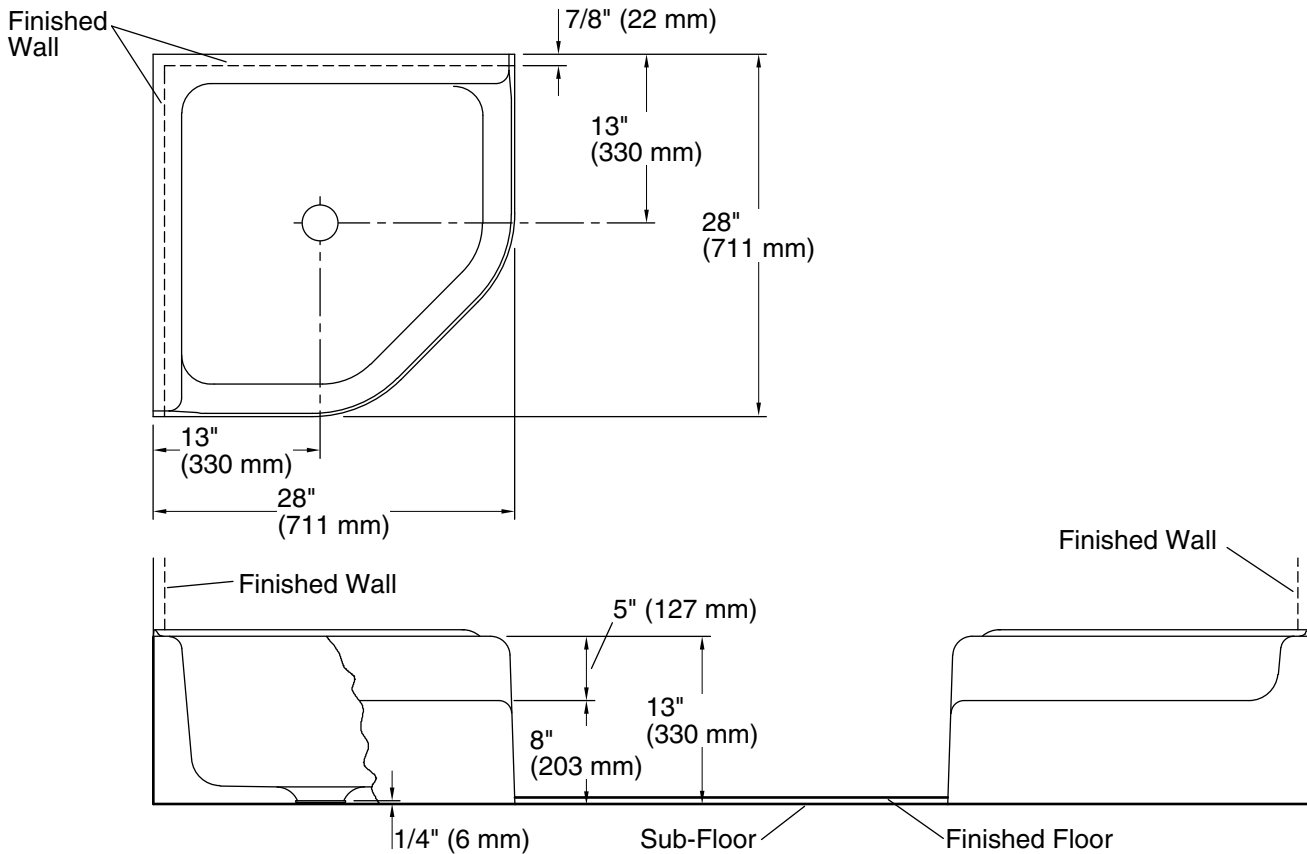

Features

- 28"L x 28"W
- No faucet holes; requires wall-mount faucet
- Rim guard is not included
- Drain sold separately

Material

- KOHLER® enameled cast iron

Installation

- Floor-mount

Required Products/Accessories

	0	White
---	---	-------

Technical Information

All product dimensions are nominal.

Basin configuration: Single Bowl

Min. base cabinet width: 28-1/8" (714 mm)

Bowl area (Basin #1): Length: 23" (584 mm)
Width: 23" (584 mm)
Water depth: 6-3/4" (171 mm)

Drain hole: 2-7/8" (73 mm)

Notes

Install this product according to the installation instructions.