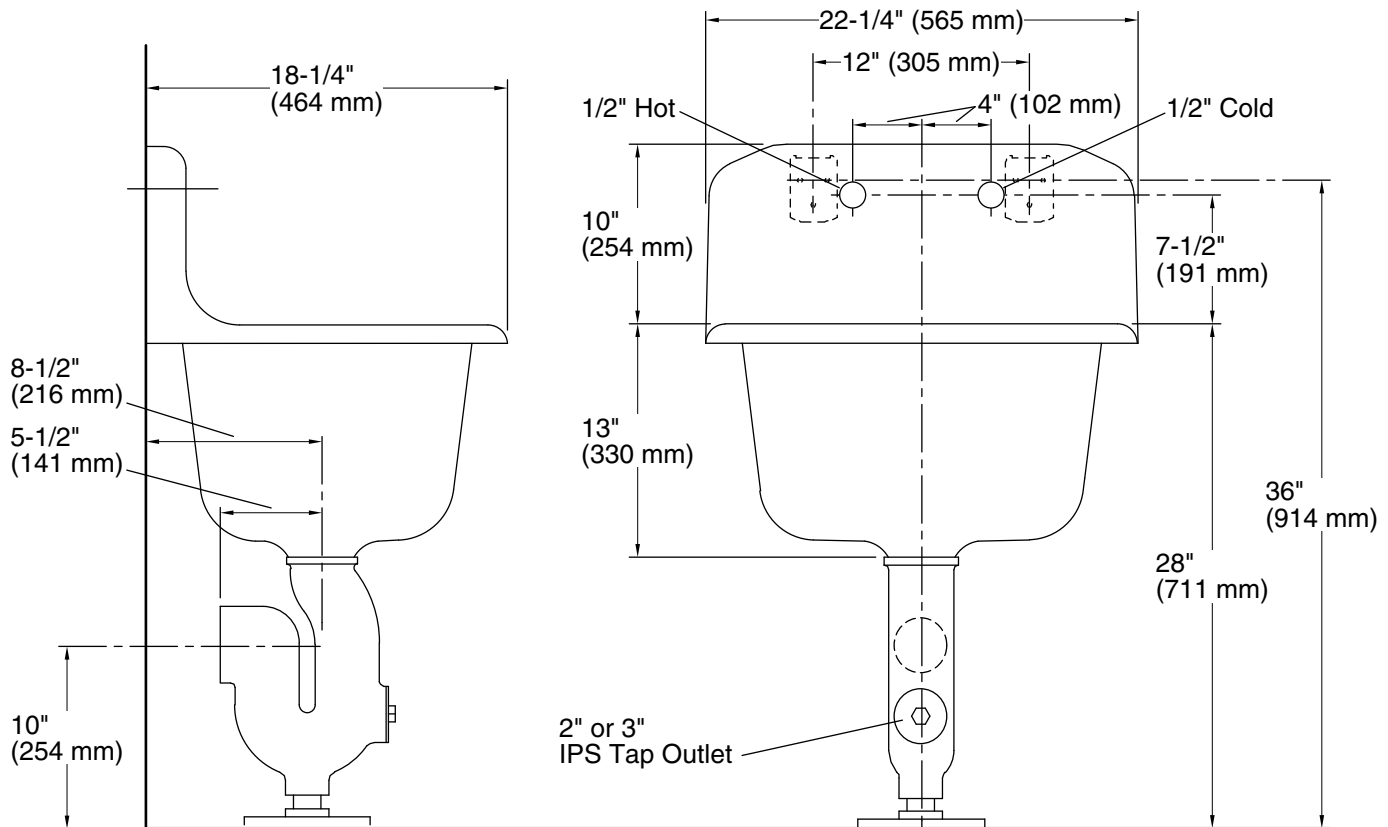

Features

- 22-1/4" (565 mm) x 18-1/4" (464 mm)
- 8" (203 mm) widespread faucet holes
- Stainless steel rim guard adds durability
- Sink exterior is an unpainted, ground-coat surface. Submitted pictures are customer photos that may reflect an alteration to the exterior, such as painting or refinishing, and may no longer reflect the raw elements of the cast iron material as purchased
- Rectangular basin
- Without overflow
- Sink drain with strainer sold separately

Color	Code	Description
-------	------	-------------

	0	White
---	---	-------

Technical Information

All product dimensions are nominal.

Basin configuration:	Single Bowl
Center(s):	8" (203 mm)
Min. base cabinet width:	26" (660 mm)
Bowl area (Only):	Length: 18" (457 mm) Width: 14" (356 mm) Water depth: 12" (305 mm)
Number of deck holes:	2
Faucet hole(s):	1-1/2" (38 mm)
Drain hole:	3-1/8" (80 mm)