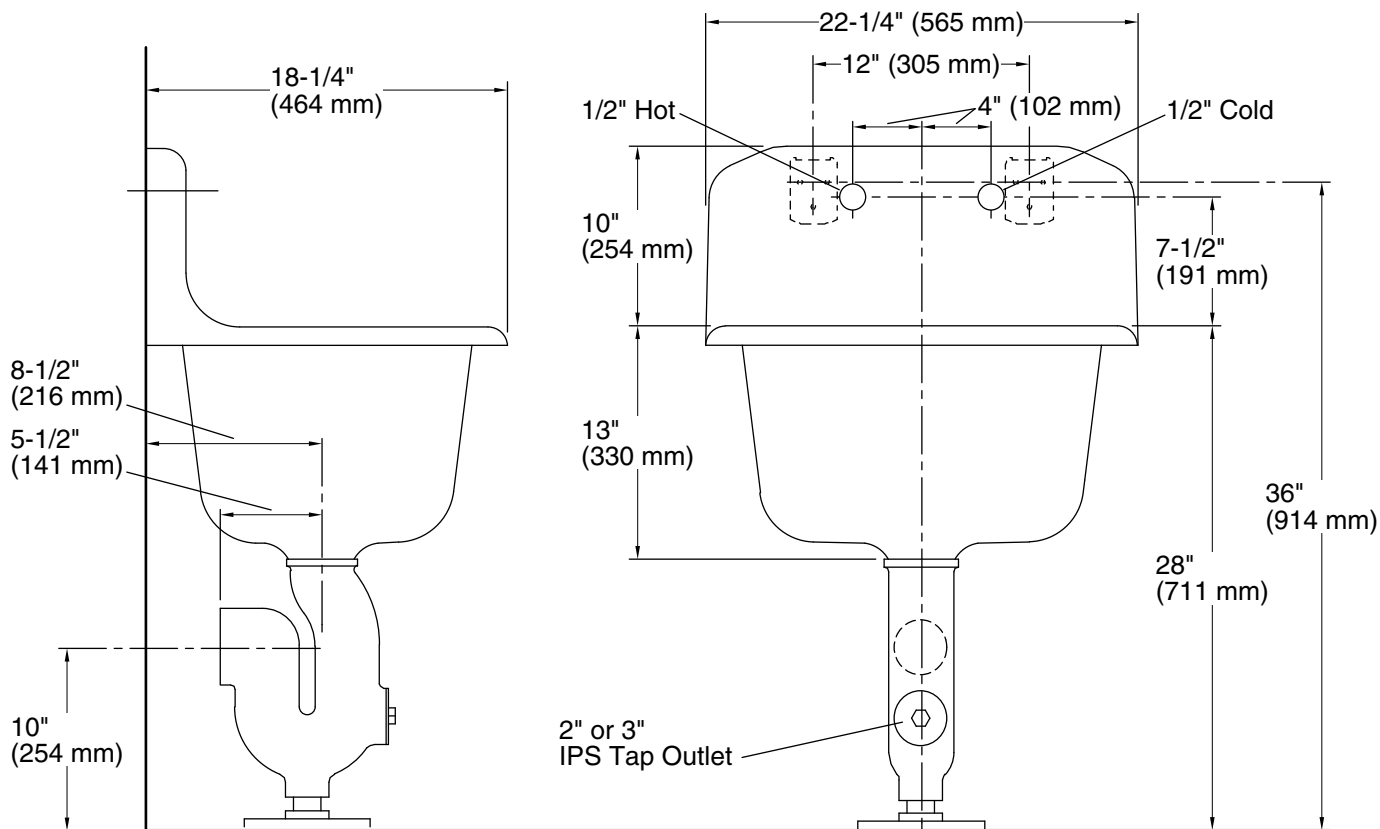

Features

- 22-1/4" (565 mm) x 18-1/4" (464 mm)
- 8" (203 mm) widespread faucet holes
- Stainless steel rim guard adds durability
- Sink exterior is an unpainted, ground-coat surface. Submitted pictures are customer photos that may reflect an alteration to the exterior, such as painting or refinishing, and may no longer reflect the raw elements of the cast iron material as purchased
- Rectangular basin
- Without overflow
- Sink drain with strainer sold separately

Color tiles intended for reference only.

Color	Code	Description
-------	------	-------------

	0	White
---	---	-------

Technical Information

All product dimensions are nominal.

Basin configuration:	Single Bowl
Center(s):	8" (203 mm)
Min. base cabinet width:	26" (660 mm)
Bowl area (Only):	Length: 18" (457 mm) Width: 14" (356 mm) Water depth: 12" (305 mm)
Number of deck holes:	2
Faucet hole(s):	1-1/2" (38 mm)
Drain hole:	3-1/8" (80 mm)