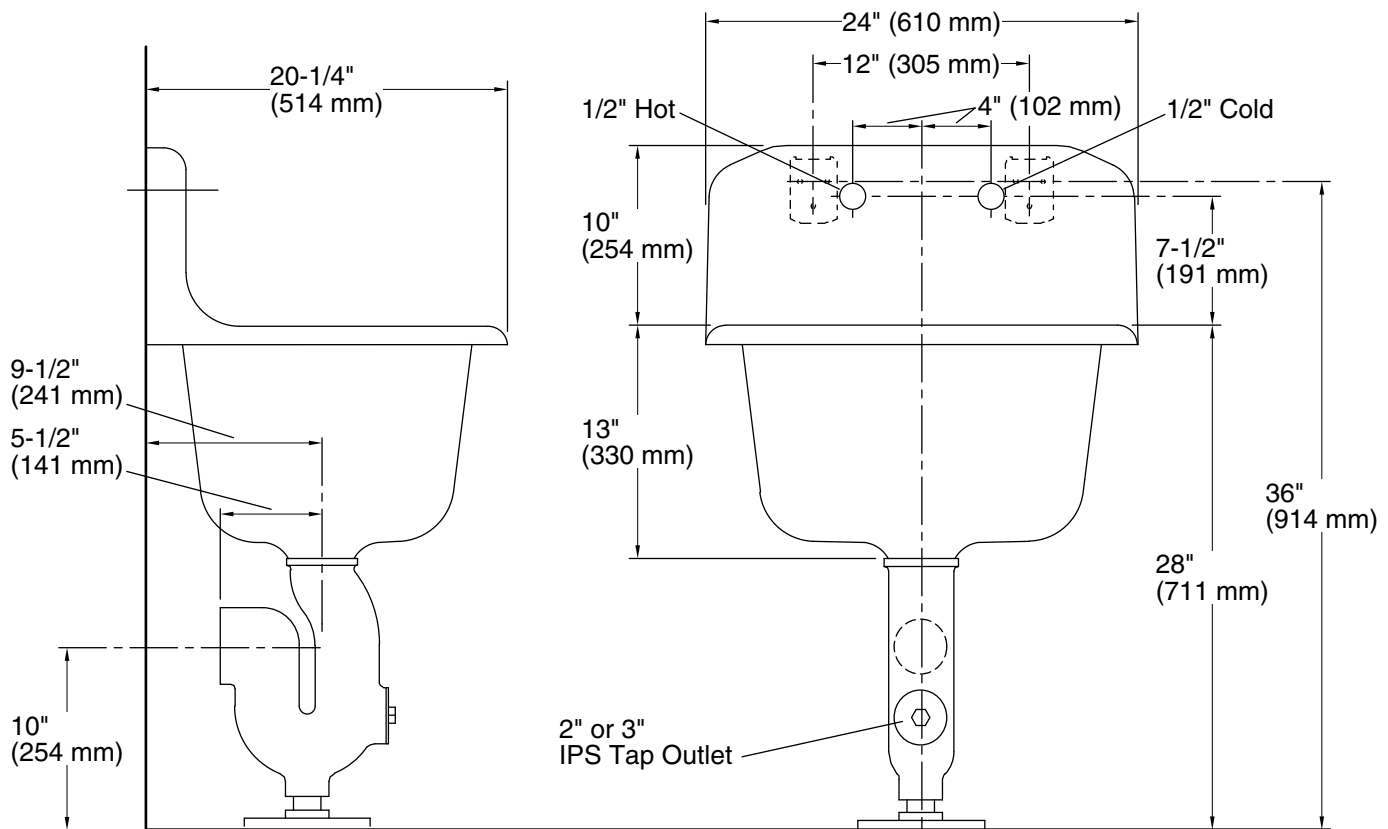

Features

- Back drilled on 8" centers
- Includes rim guard for added durability
- Sink exterior is an unpainted, ground-coat surface. Submitted pictures are customer photos that may reflect an alteration to the exterior, such as painting or refinishing, and may no longer reflect the raw elements of the cast iron material as purchased
- Rectangular basin
- Without overflow
- 24" (610 mm) x 20-1/4" (514 mm)

	0	White
---	---	-------

Technical Information

All product dimensions are nominal.

Basin configuration:	Single Bowl
Basin area (Basin #1):	Length: 20" (508 mm) Width: 16" (406 mm) Water depth: 12" (305 mm)
Number of deck holes:	2
Faucet hole(s):	1-1/2" (38 mm)
Drain hole:	3-1/8" (80 mm)