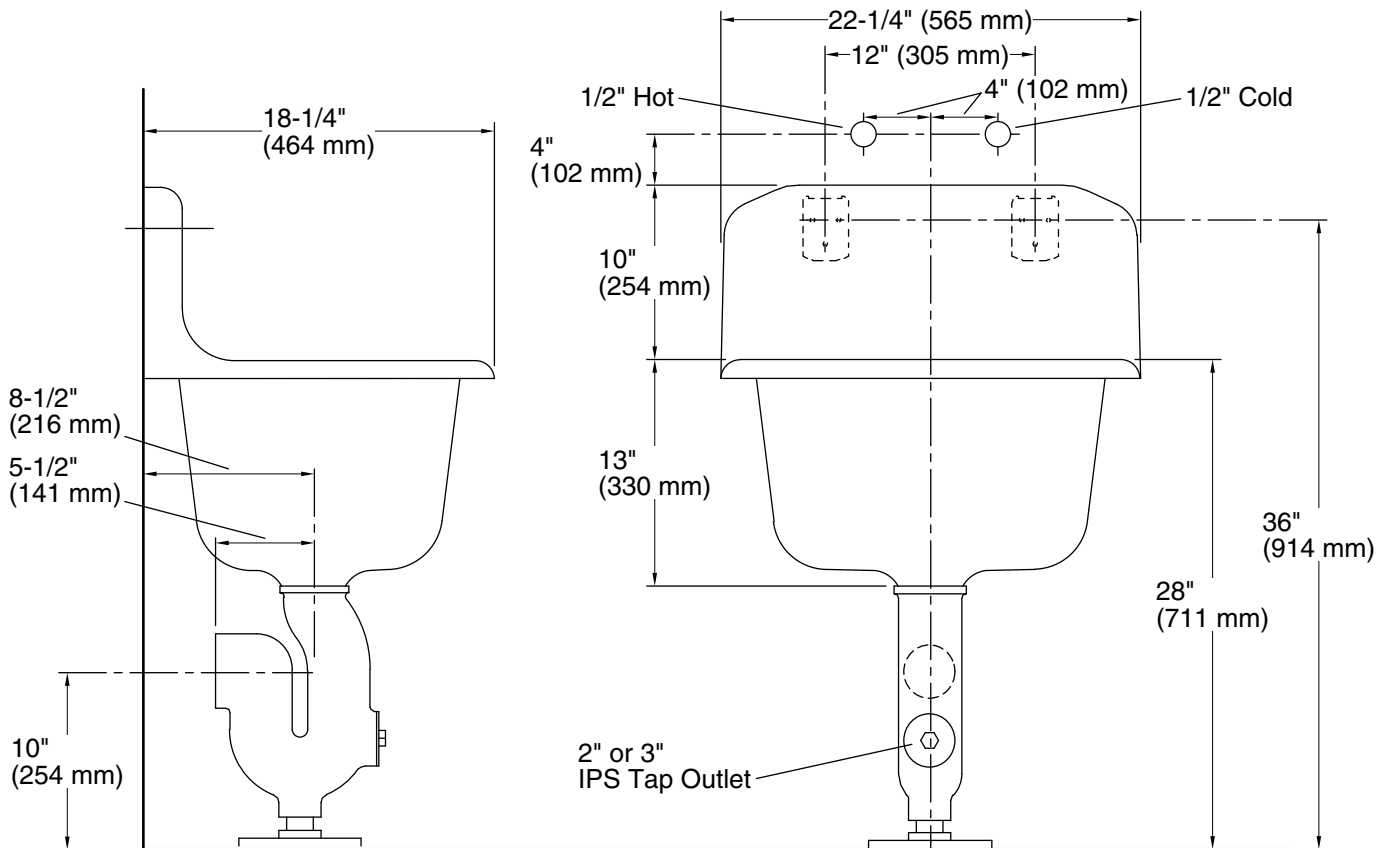

## Features

- 22-1/4" (565 mm) x 18-1/4" (464 mm)
- Blank back
- Includes rim guard for added durability
- Sink exterior is an unpainted, ground-coat surface. Submitted pictures are customer photos that may reflect an alteration to the exterior, such as painting or refinishing, and may no longer reflect the raw elements of the cast iron material as purchased
- Rectangular basin
- Without overflow

## Technical Information

All product dimensions are nominal.

Bowl configuration:	Single Bowl
Bowl area (Basin #1):	Length: 18" (457 mm) Width: 14" (356 mm) Water depth: 12" (305 mm)
Number of deck holes:	2
Drain hole:	3-1/8" (80 mm)