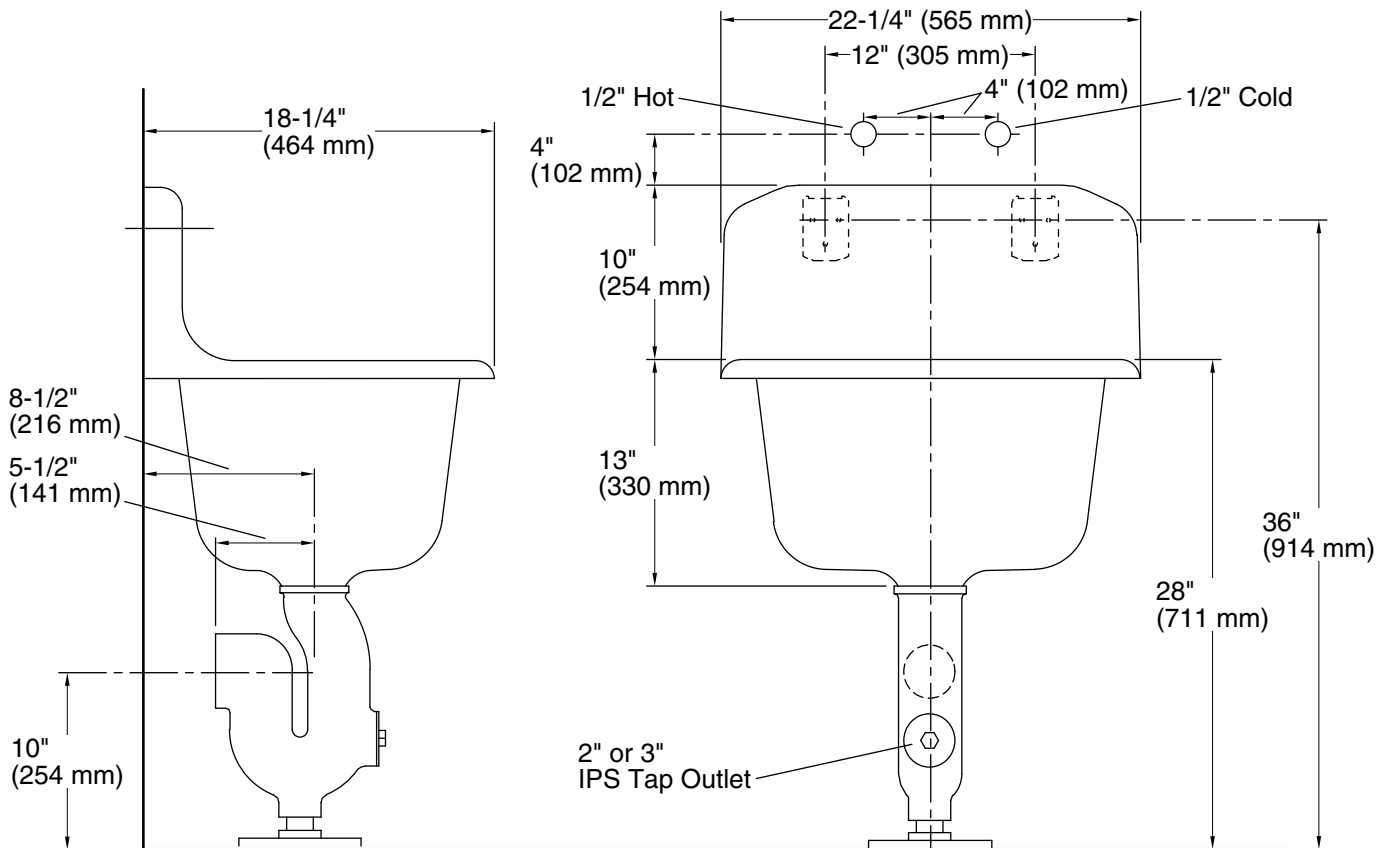

Features

- 22-1/4" (565 mm) x 18-1/4" (464 mm)
- Blank back
- Includes rim guard for added durability
- Sink exterior is an unpainted, ground-coat surface. Submitted pictures are customer photos that may reflect an alteration to the exterior, such as painting or refinishing, and may no longer reflect the raw elements of the cast iron material as purchased
- Rectangular basin
- Without overflow

	0	White
---	---	-------

Technical Information

All product dimensions are nominal.

Basin configuration:	Single Bowl
Basin area (Basin #1):	Length: 18" (457 mm) Width: 14" (356 mm) Water depth: 12" (305 mm)
Number of deck holes:	2
Drain hole:	3-1/8" (80 mm)