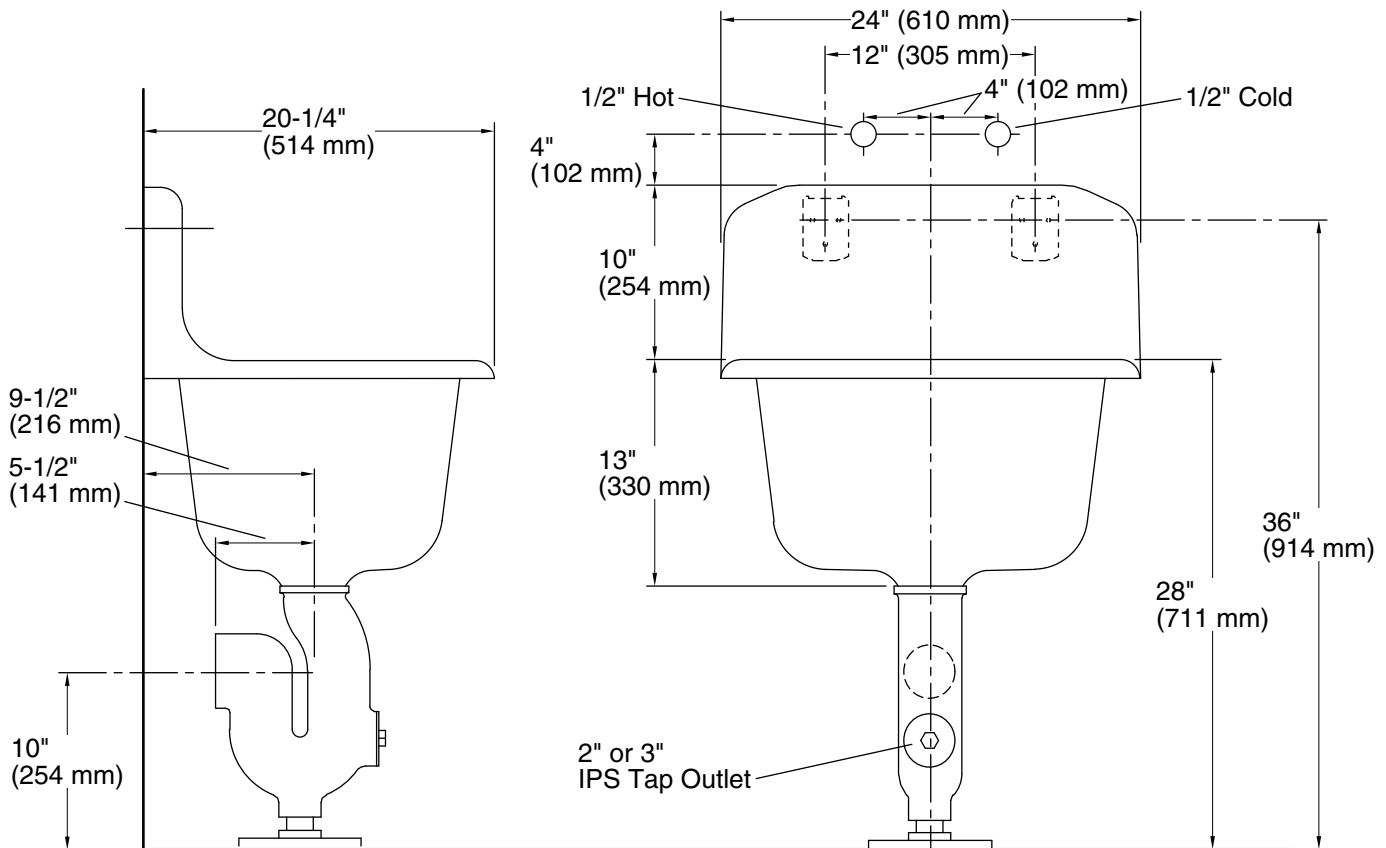

Features

- 24" (610 mm) x 20-1/4" (514 mm)
- Blank back
- Includes rim guard for added durability
- Sink exterior is an unpainted, ground-coat surface. Submitted pictures are customer photos that may reflect an alteration to the exterior, such as painting or refinishing, and may no longer reflect the raw elements of the cast iron material as purchased
- Rectangular basin
- Sink drain with strainer sold separately
- Without overflow

	0	White
---	---	-------

Technical Information

All product dimensions are nominal.

Basin configuration:	Single Bowl
Basin area (Basin #1):	Width: 20" (508 mm) Bowl depth: 16" (406 mm) Water depth: 12" (305 mm)
Drain hole:	3-1/8" (80 mm)