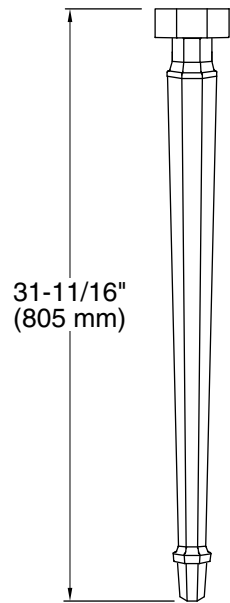

Technical Information

All product dimensions are nominal.

Material: Brass

Notes

Install this product according to the installation guide.