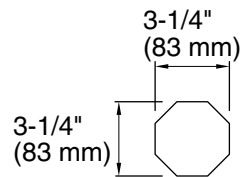

Color tiles intended for reference only.

Color	Code	Description
	CP	Polished Chrome
	SN	Vibrant® Polished Nickel
	AF	Vibrant® French Gold
	BN	Vibrant® Brushed Nickel

Technical Information

All product dimensions are nominal.