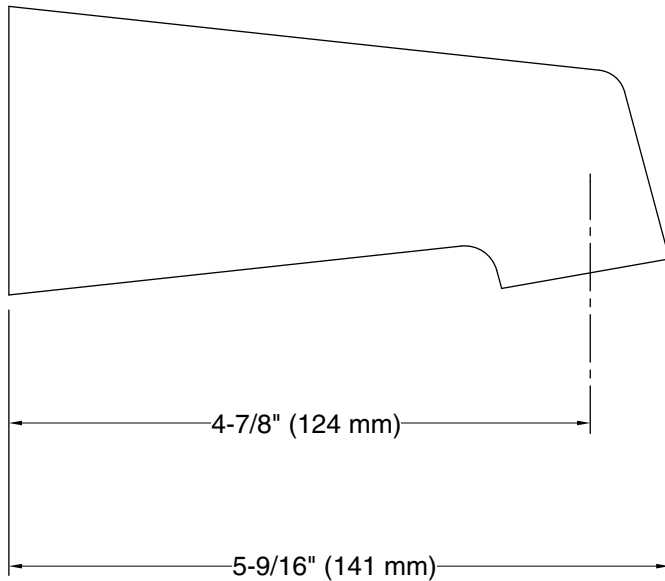

Technical Information

All product dimensions are nominal.

Drain included: No

Spout:

Spout reach: 4-15/16" (125 mm)

Handshower:

Rated maximum flow: 0 gal/min (0 l/min)

Notes