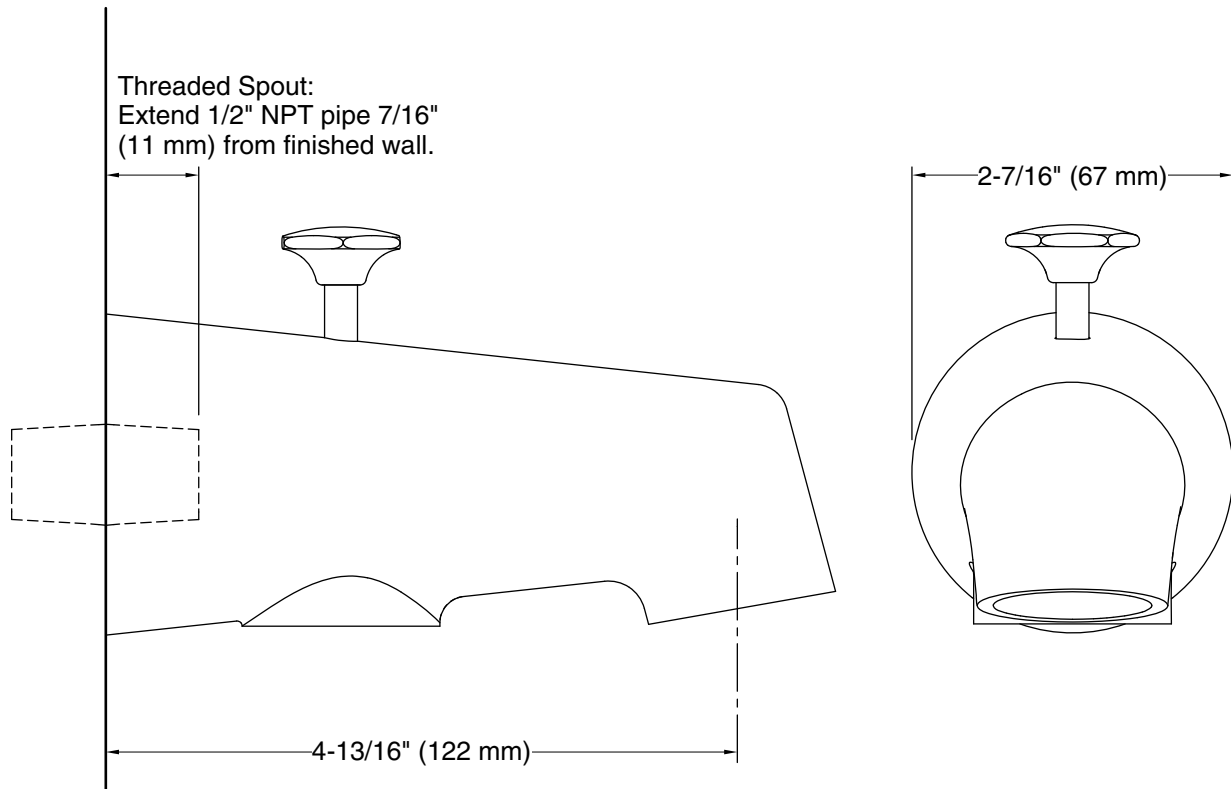

Features

- 4-7/8" diverter spout with 1/2" NPT connection
- 4-13/16" (122 mm) spout reach
- 1/2" (12.7 mm) max hole diameter
- Coordinates with Antique faucets, accessories, and showering components to complete your bathroom

Technical Information

All product dimensions are nominal.

Notes

Install this product according to the installation instructions.