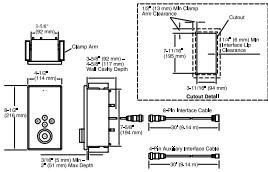

Technical Information

All product dimensions are nominal.

Notes

Install this product according to the installation guide.

Wall sleeve will accommodate finished wall thickness of 3/16" (5 mm) to 2" (51 mm).